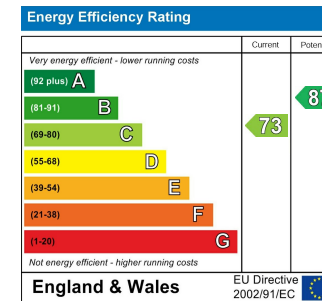

admin@carterpropertyservices.co.uk

www.carterpropertyservices.co.uk

Council Tax Band

Agents Note: Whilst every care has been taken to prepare these particulars, they are for guidance purposes only. All measurements are approximate and are for general guidance purposes only and whilst every care has been taken to ensure their accuracy, they should not be relied upon and potential buyers are advised to recheck the measurements.