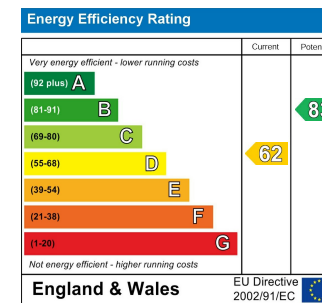

2 Bedroom House - Terraced located in Peterlee

Good size 2 bed terrace

Call us on

0191 5121223

admin@carterpropertyservices.co.uk

www.carterpropertyservices.co.uk

Council Tax Band

A