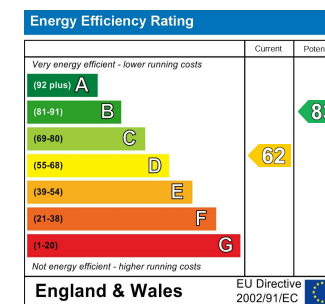

Council Tax Band

**A**

Agents Note: Whilst every care has been taken to prepare these particulars, they are for guidance purposes only. All measurements are approximate and are for general guidance purposes only and whilst every care has been taken to ensure their accuracy, they should not be relied upon and potential buyers are advised to recheck the measurements.