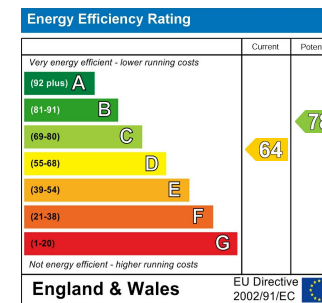

3 Bedroom House - Terraced located in Peterlee

3 bed unfurnished property

Call us on

0191 5121223

admin@carterpropertyservices.co.uk

www.carterpropertyservices.co.uk

Council Tax Band

A