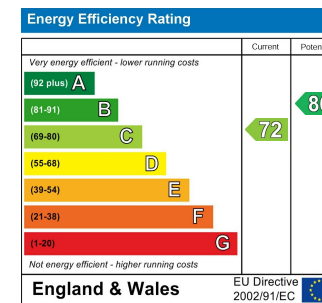

3 Bedroom House - Terraced located in Houghton Le Spring

Call us on

0191 5121223

admin@carterpropertyservices.co.uk

www.carterpropertyservices.co.uk

Council Tax Band