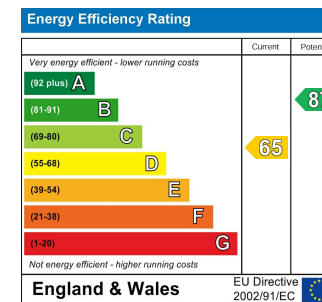

Call us on

0191 5121223

admin@carterpropertyservices.co.uk

www.carterpropertyservices.co.uk

Council Tax Band

A

Agents Note: Whilst every care has been taken to prepare these particulars, they are for guidance purposes only. All measurements are approximate and are for general guidance purposes only and whilst every care has been taken to ensure their accuracy, they should not be relied upon and potential buyers are advised to recheck the measurements.