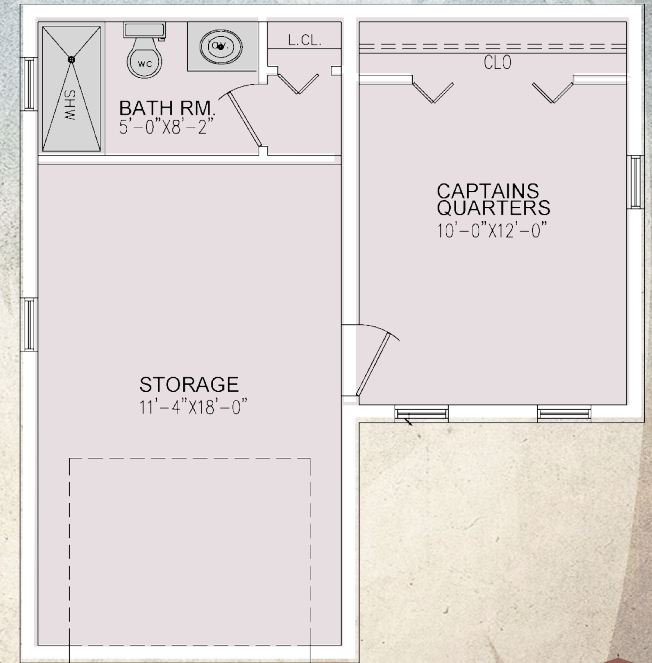

Marlin

LOT 2

Prime position 3 bedroom, 3 bathroom single-family home with spacious living room, an infinity pool & a range of optional luxury extras.

Features

- Waterfront
- Detached
- 3 x storey including roof terrace
- 3rd floor open deck with spiral access & hot tub
- 2,642 sq ft
- 3 bedrooms - 2 on ground, ensuite upstairs
- 3 bathrooms/toilets including en suite
- Infinity pool with lighting
- Boat dock
- Covered patio
- Optional Captain's Quarters

theo2resort.com

Marlin

Captain's Quarters (Optional)

REAR ELEVATION

RIGHT SIDE ELEVATION

FRONT ELEVATION

LEFT SIDE ELEVATION

USA enquiries: Jenna Issott, Executive Sales Director. Tel: (407) 782-0994. Email: jenna@o2bahamas.com