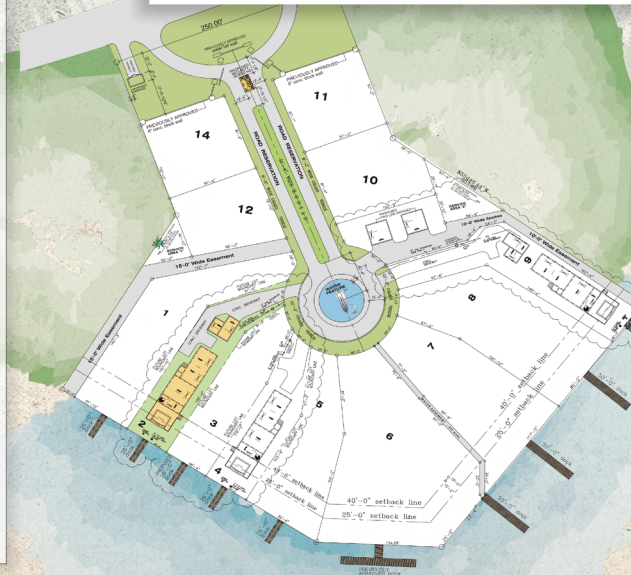

Marlin

LOT 2

Prime position 3 bedroom, 3 bathroom single-family home with spacious living room, an infinity pool & a range of optional luxury extras.

Features

- Waterfront
- Detached
- 3 x storey including roof terrace
- 3rd floor open deck with spiral access & hot tub
- 2,642 sq ft
- 3 bedrooms - 2 on ground, ensuite upstairs
- 3 bathrooms/toilets including en suite
- Infinity pool with lighting
- Boat dock
- Covered patio
- Optional Captain's Quarters