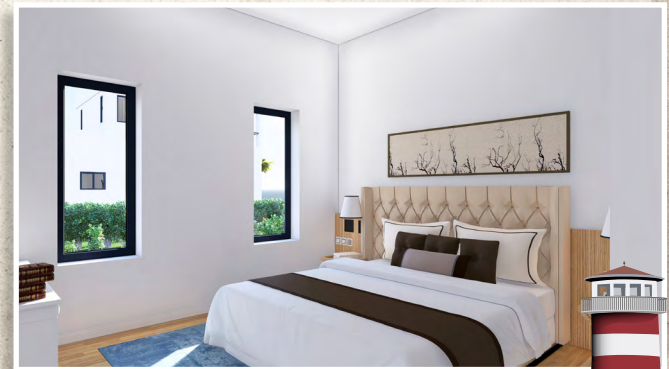

Follow development progress and view the latest on-site photos at:
<https://www.facebook.com/TheO2Resort>

FRONT ELEVATION