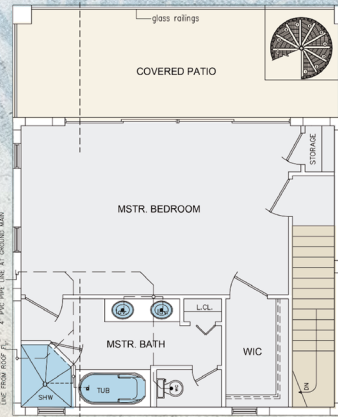

Marlin

UPPER FL.

Follow development progress and view the latest on-site photos at:
<https://www.facebook.com/TheO2Resort>

USA enquiries: Jenna Issott, Executive Sales Director. Tel: (407) 782-0994. Email: jenna@o2bahamas.com

UK/EU/ROW enquiries: Sheldon Christopher-England, Executive Sales Director. Tel: +44 7706 375 536. Email: sheldon@o2bahamas.com

theo2resort.com