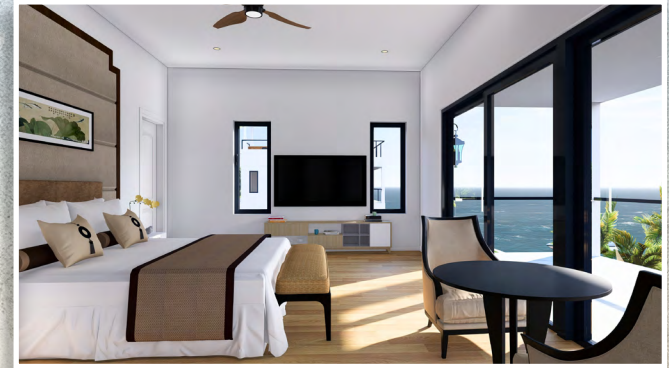

Follow development progress and view the latest on-site photos at:
<https://www.facebook.com/TheO2Resort>

FRONT ELEVATION