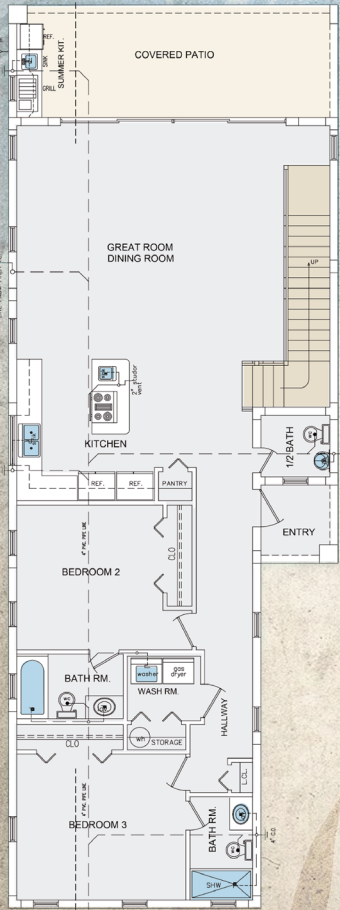

Marlin

LOWER FLOOR