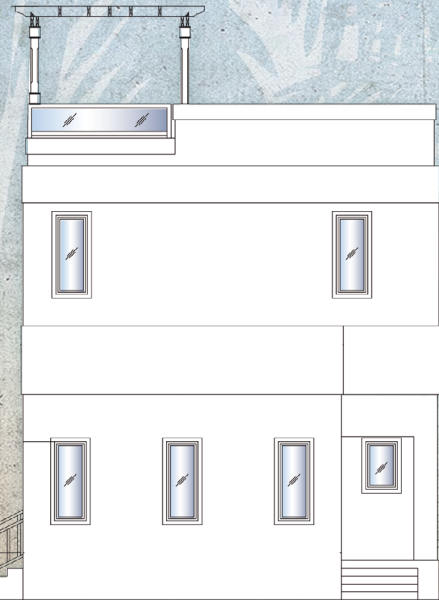

Follow development progress and view the latest on-site photos at:
<https://www.facebook.com/TheO2Resort>

FRONT ELEVATION