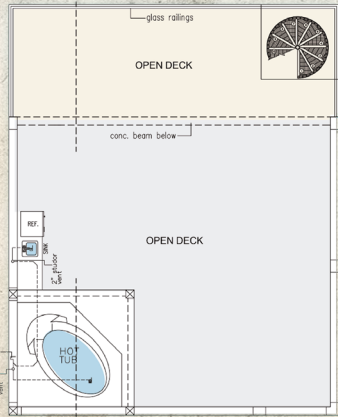

UPPER FLOOR DECK

Follow development progress and view the latest on-site photos at:
<https://www.facebook.com/TheO2Resort>

USA enquiries: Jenna Issott, Executive Sales Director. Tel: (407) 782-0994. Email: jenna@o2bahamas.com

UK/EU/ROW enquiries: Sheldon Christopher-England, Executive Sales Director. Tel: +44 7706 375 536. Email: sheldon@o2bahamas.com

theo2resort.com