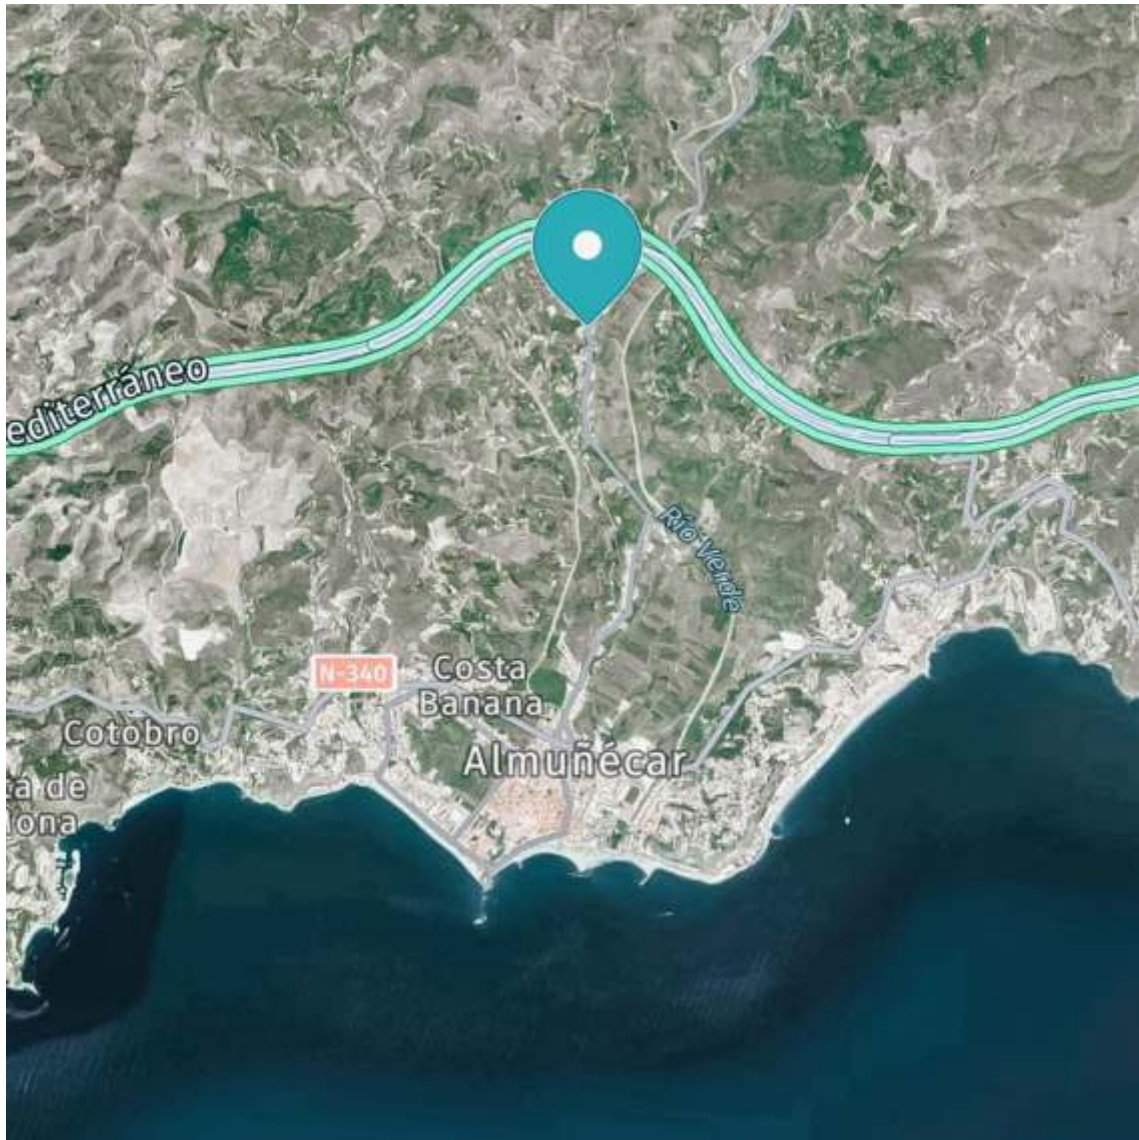

 International Airport 88KM

Closest to Almuñécar?

Sierra Nevada

100Km away The Sierra Nevada National Park are located The Sierra Nevada Ski and Mountain Resort, in the Penibetic System, in the municipalities of Monachil and Dílar.

Other spots...

Costa Sol / Nerja - 20 KM

Madrid - 500 KM

Barcelona 925 KM

Alicante - 400 KM

MEDITERRANEAND
tu camino a casa

RA RumboAtlántico

SEMI-DETACHED HOUSES IN *privileged sites*

Its location gives Almuñécar a special character. It combines the steep cliffs with the fertile lands of the valley, as well as great quality beaches and a seabed of important ecological value

- > LA HERRADURA
- > MARINA DEL ESTE
- > PUERTA DEL MAR
- > SAN CRISTÓBAL
- > VELILLA