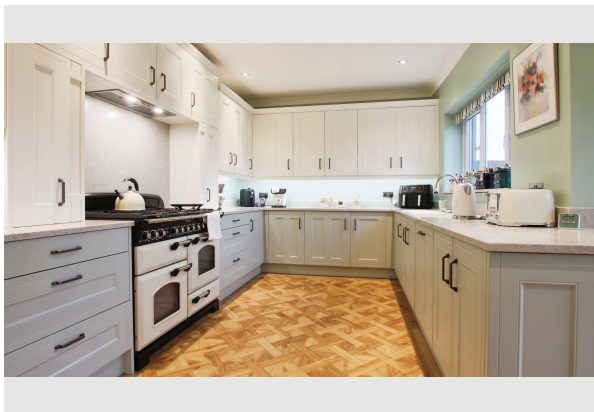

Heather Garth Driffield

- ✔ Master Bedroom with Ensuite, Plus Four Additional Bedrooms
- ✔ Family Home
- ✔ High Quality Fixtures And Fittings Throughout
- ✔ Amtico' Flooring In Oak Herringbone Style
- ✔ Stunning Kitchen And Refurbished Main Bathroom
- ✔ Versatile Snug And Guest Cloakroom
- ✔ Integral Double Garage
- ✔ Freehold
- ✔ Council Tax Band E
- ✔ Epc Rating C