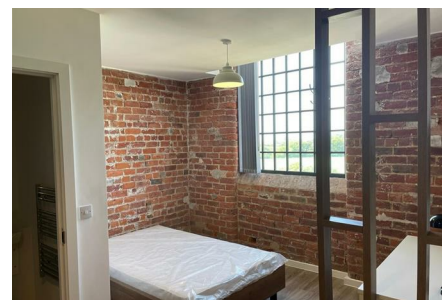

nest

**Chapel Lane,
Galgate, LA2 0PR
£260 Per week**

LANCASTER | STUDENT | SEPTEMBER | LA2

- All inclusive bills
- 41 hour resident services
- Games room
- Study room
- Fitness Centre
- Cinema Room
- 41 hour security
- Laundry
- Cycle Storage
- Social events