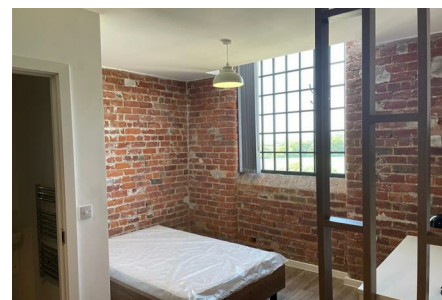

nest

**Chapel Lane,  
Galgate, LA2 0PR  
£260 Per week**

LANCASTER | STUDENT | SEPTEMBER | LA2

- All inclusive bills
- 43 hour resident services
- Games room
- Study room
- Fitness Centre
- Cinema Room
- 43 hour security
- Laundry
- Cycle Storage
- Social events