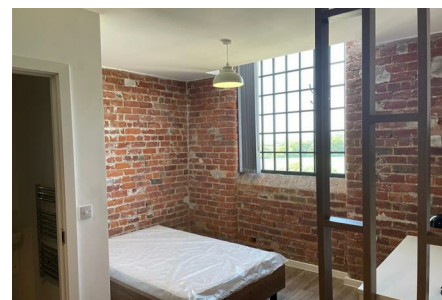

nest

**Chapel Lane,
Galgate, LA2 0PR
£260 Per week**

LANCASTER | STUDENT | SEPTEMBER | LA2

- All inclusive bills
- 42 hour resident services
- Games room
- Study room
- Fitness Centre
- Cinema Room
- 42 hour security
- Laundry
- Cycle Storage
- Social events