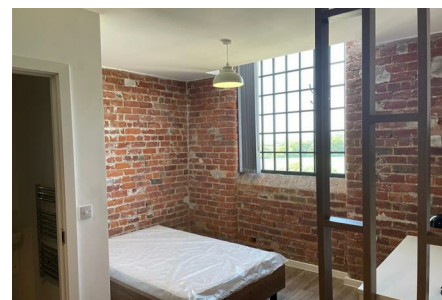

nest

**Chapel Lane,
Galgate, LA2 0PR
£200 Per week**

LANCASTER | STUDENT | SEPTEMBER | LA2

- All inclusive bills
- 27 hour resident services
- Games room
- Study room
- Fitness Centre
- Cinema Room
- 27 hour security
- Laundry
- Cycle Storage
- Social events