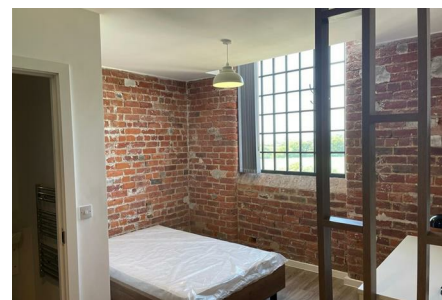

nest

**Chapel Lane,  
Galgate, LA2 0PR  
£260 Per week**

LANCASTER | STUDENT | SEPTEMBER | LA2

- All inclusive bills
- 34 hour resident services
- Games room
- Study room
- Fitness Centre
- Cinema Room
- 34 hour security
- Laundry
- Cycle Storage
- Social events