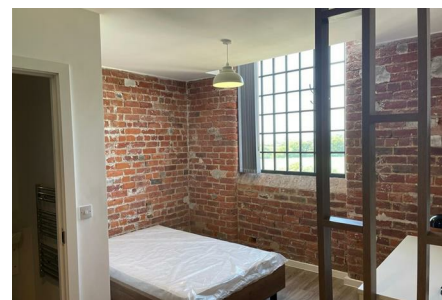

nest

**Chapel Lane,
Galgate, LA2 0PR
£200 Per week**

LANCASTER | STUDENT | SEPTEMBER | LA2

- All inclusive bills
- 26 hour resident services
- Games room
- Study room
- Fitness Centre
- Cinema Room
- 26 hour security
- Laundry
- Cycle Storage
- Social events