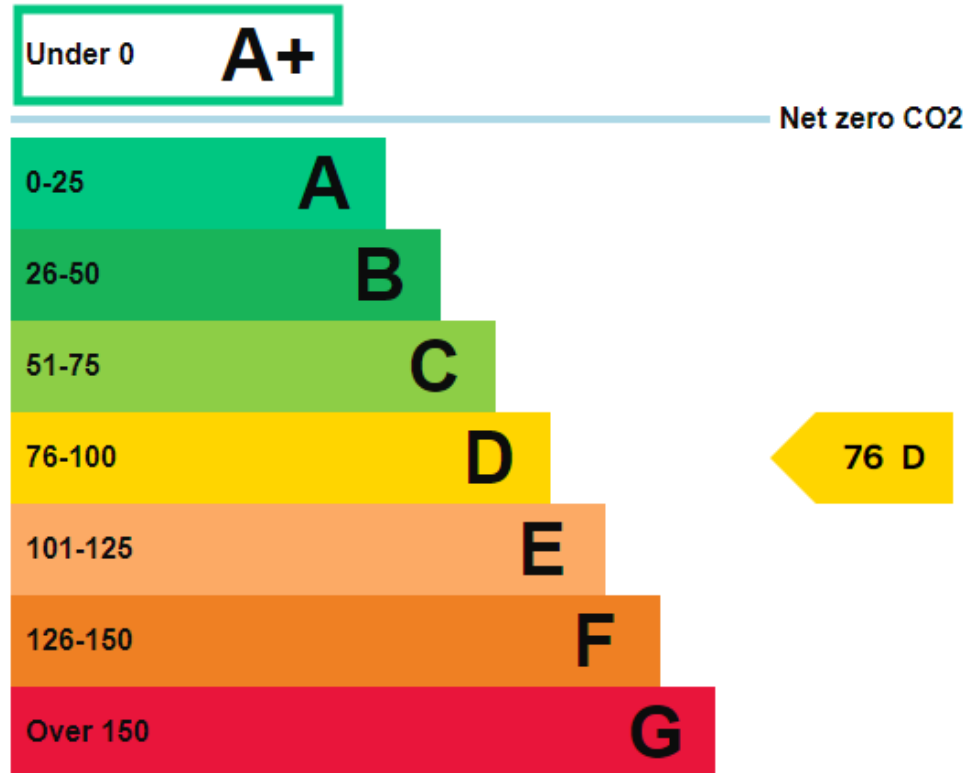

Energy rating and score

This property's energy rating is D.

Properties get a rating from A+ (best) to G (worst) and a score.

The better the rating and score, the lower your property's carbon emissions are likely to be.