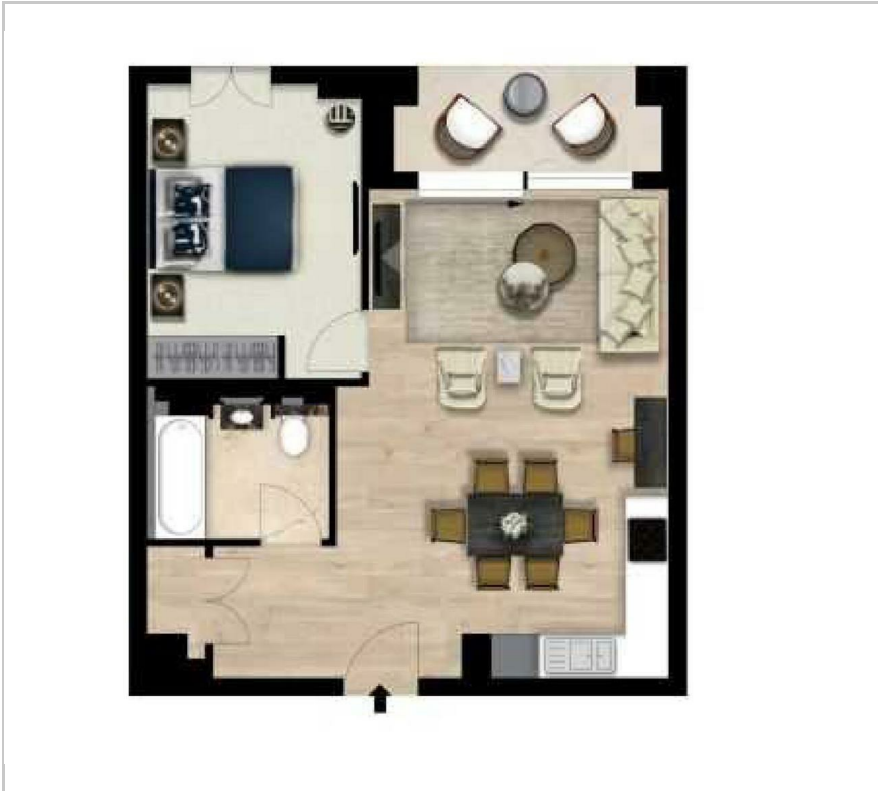

Floor Plan

Area Map

Energy Efficiency Graph

Energy Efficiency Rating		Current	Potential
Very energy efficient - lower running costs			
(92 plus) A			
(81-91) B			
(69-80) C			
(55-68) D			
(39-54) E			
(21-38) F			
(1-20) G			
Not energy efficient - higher running costs			
England & Wales		EU Directive 2002/91/EC	

These particulars, whilst believed to be accurate are set out as a general outline only for guidance and do not constitute any part of an offer or contract. Intending purchasers should not rely on them as statements of representation of fact, but must satisfy themselves by inspection or otherwise as to their accuracy. No person in this firm's employment has the authority to make or give any representation or warranty in respect of the property.