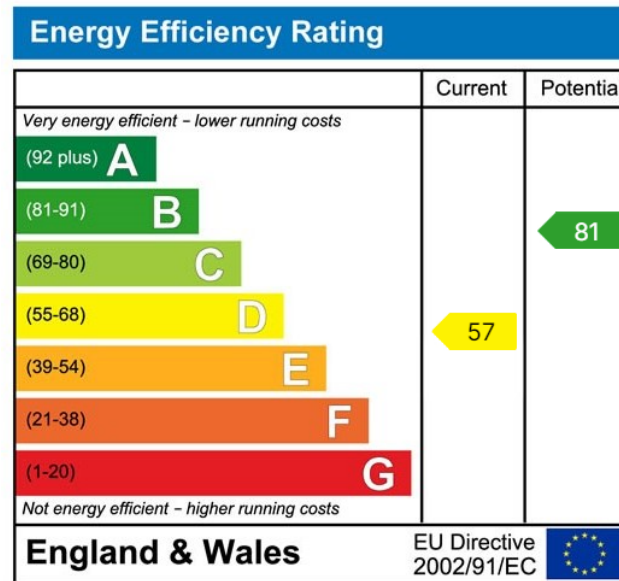

UK Offices | Canary Wharf - E14 | Nine Elms - SE1 | Royal Docks - E16 | Bow - E3 | Hayes, Middlesex - UB3 | Manchester - M2

International Offices | Dublin | Abu Dhabi | Hong Kong | Singapore