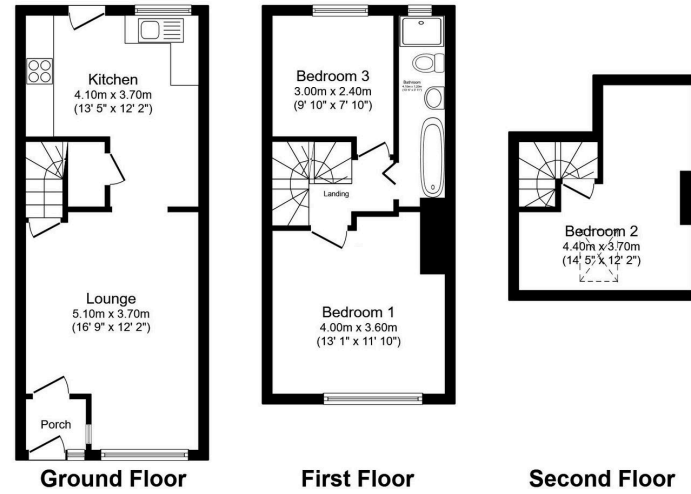

UK Offices | Canary Wharf - E14 | Nine Elms - SE1 | Royal Docks - E16 | Bow - E3 | Hayes, Middlesex - UB3 | Manchester - M2

International Offices | Dublin | Abu Dhabi | Hong Kong | Singapore