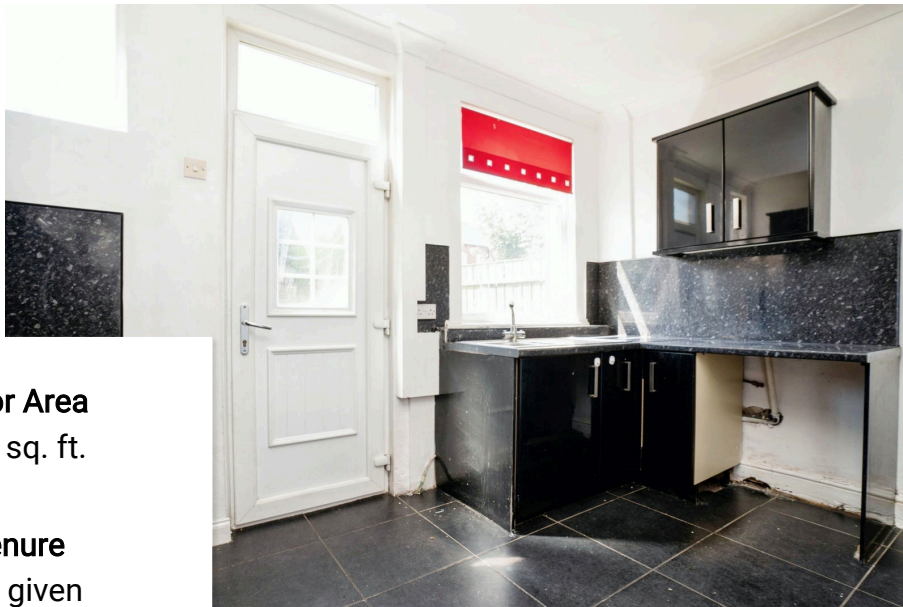

Floor Area
845 sq. ft.

Tenure
Not given

Service Charge
£ per annum

Ground Rent
£ per annum