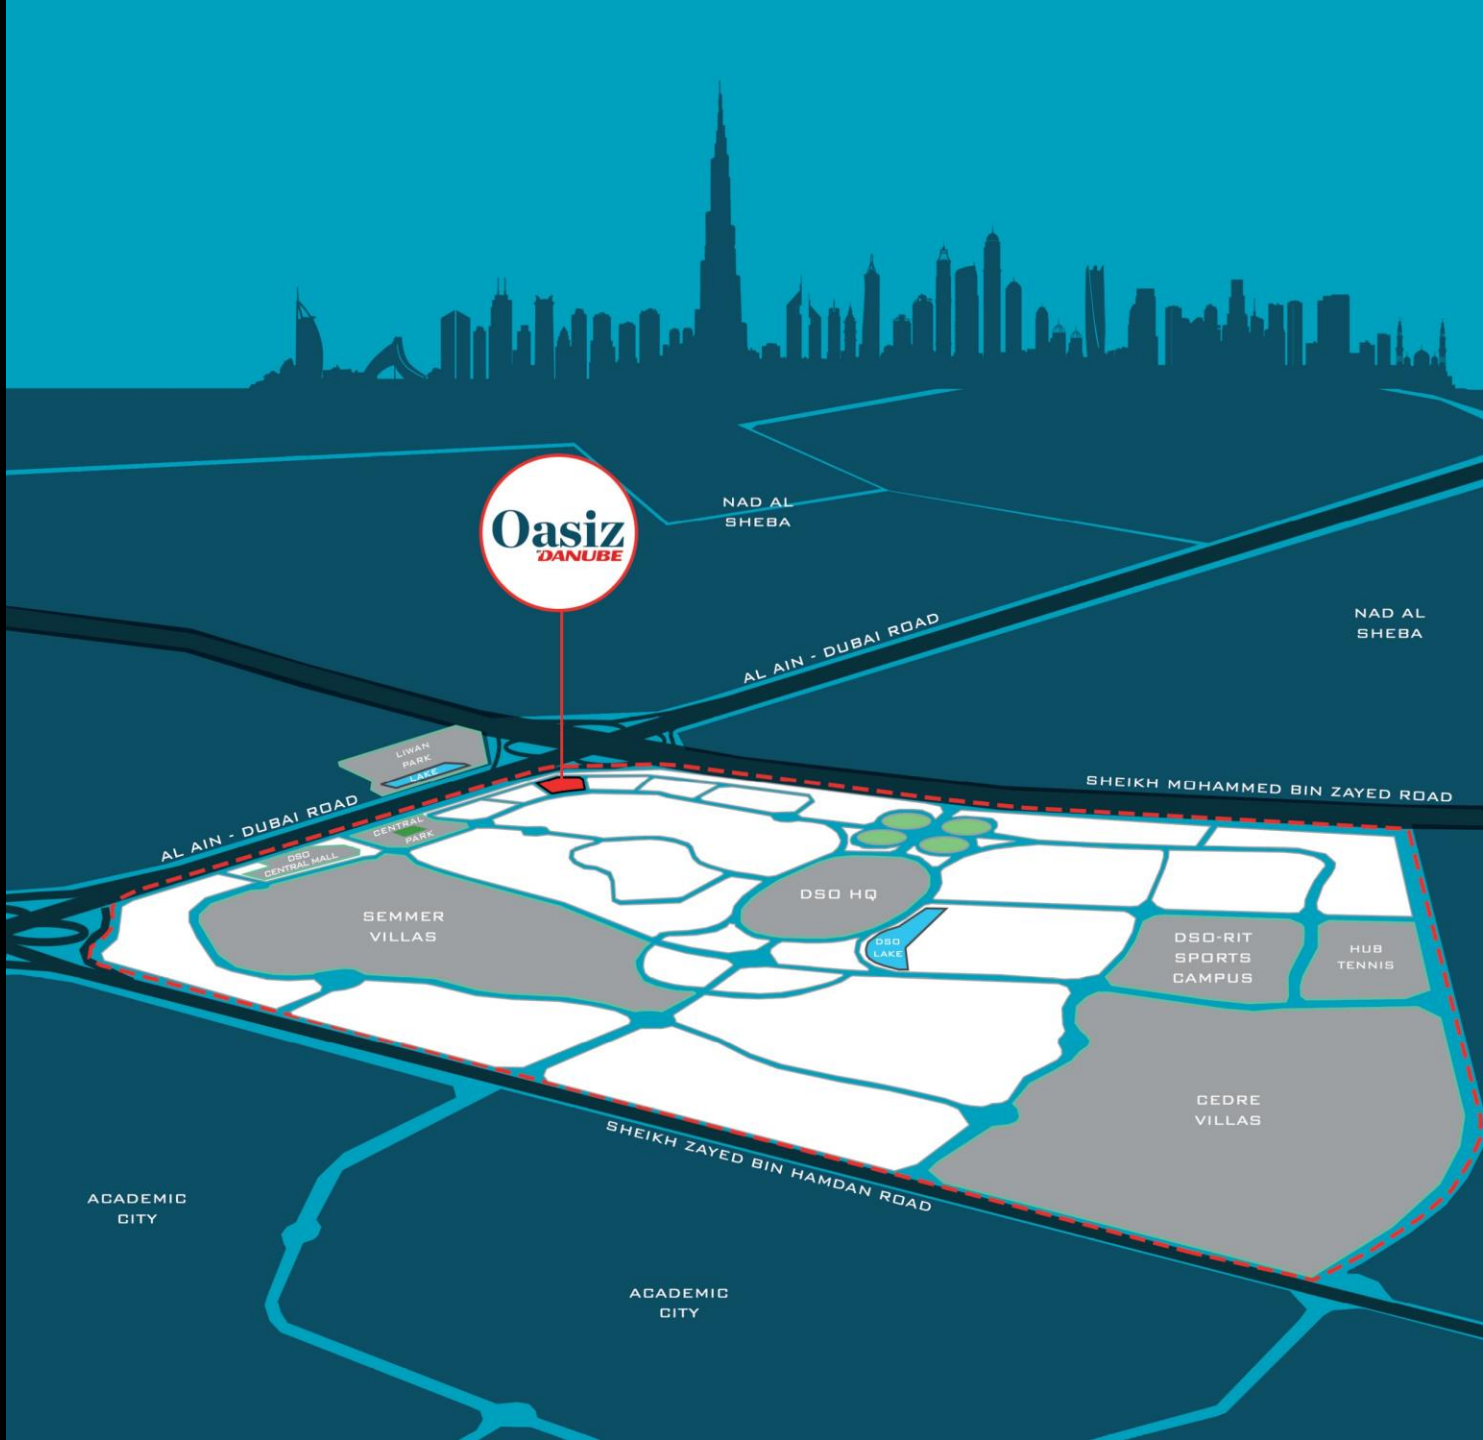

## DISTANCES

	Central Park	1 min
	Silicon Central Mall	2 min
	Al Ain - Dubai Road	2 min
	Purposed Metro Station	3 min
	Sheikh Mohammed Bin Zayed Road	3 min
	DSO HQ	4 min
	DSO Lake	5 min
	DSO - Rit Sports Campus	6 min
	Academic City	7 min
	Global Village	8 min
	Dubai Safari Park	10 min
	Dubai Creek Harbour	11 min
	Dubai Design District	11 min
	Burj Khalifa	12 min
	Dubai Mall	12 min
	Mirdif City Centre	13 min
	Mushrif Park	14 min
	Dubai International Airport	15 min
	Al Maktoum International Airport	20 min