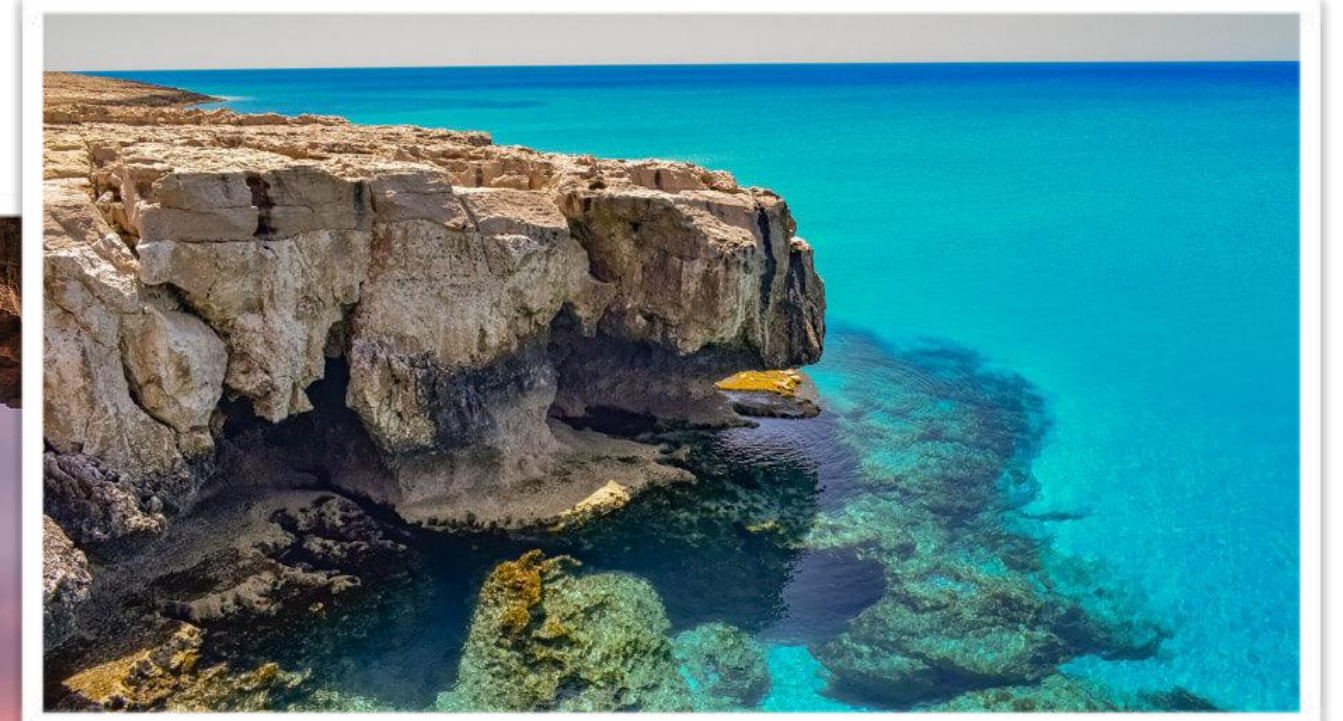

Kings Seaview Tower

Cyprus

“The Jewel of Mediterranean”

A Mediterranean gem of ancient wonders, sun-kissed beaches, and warm hospitality.

Explore archaeological sites, lounge on powdery sands, savor delectable cuisine, and immerse in a culture that embraces you like family.

Nestled on the **western coast** of Cyprus, **Paphos** beckons with its captivating blend of history, natural beauty, and welcoming atmosphere.

About STASIS ESTATES

Hoteliers & Property Developers since 1983

Project Summary

Exterior

KINGS SEAVIEW TOWER

About Location

Kings Seaview Tower

is a premium apartment development

located in the Tombs of the Kings area, just a short walk to Kings Avenue Mall, supermarkets, bars & restaurants, the old market and Beautiful Beaches.