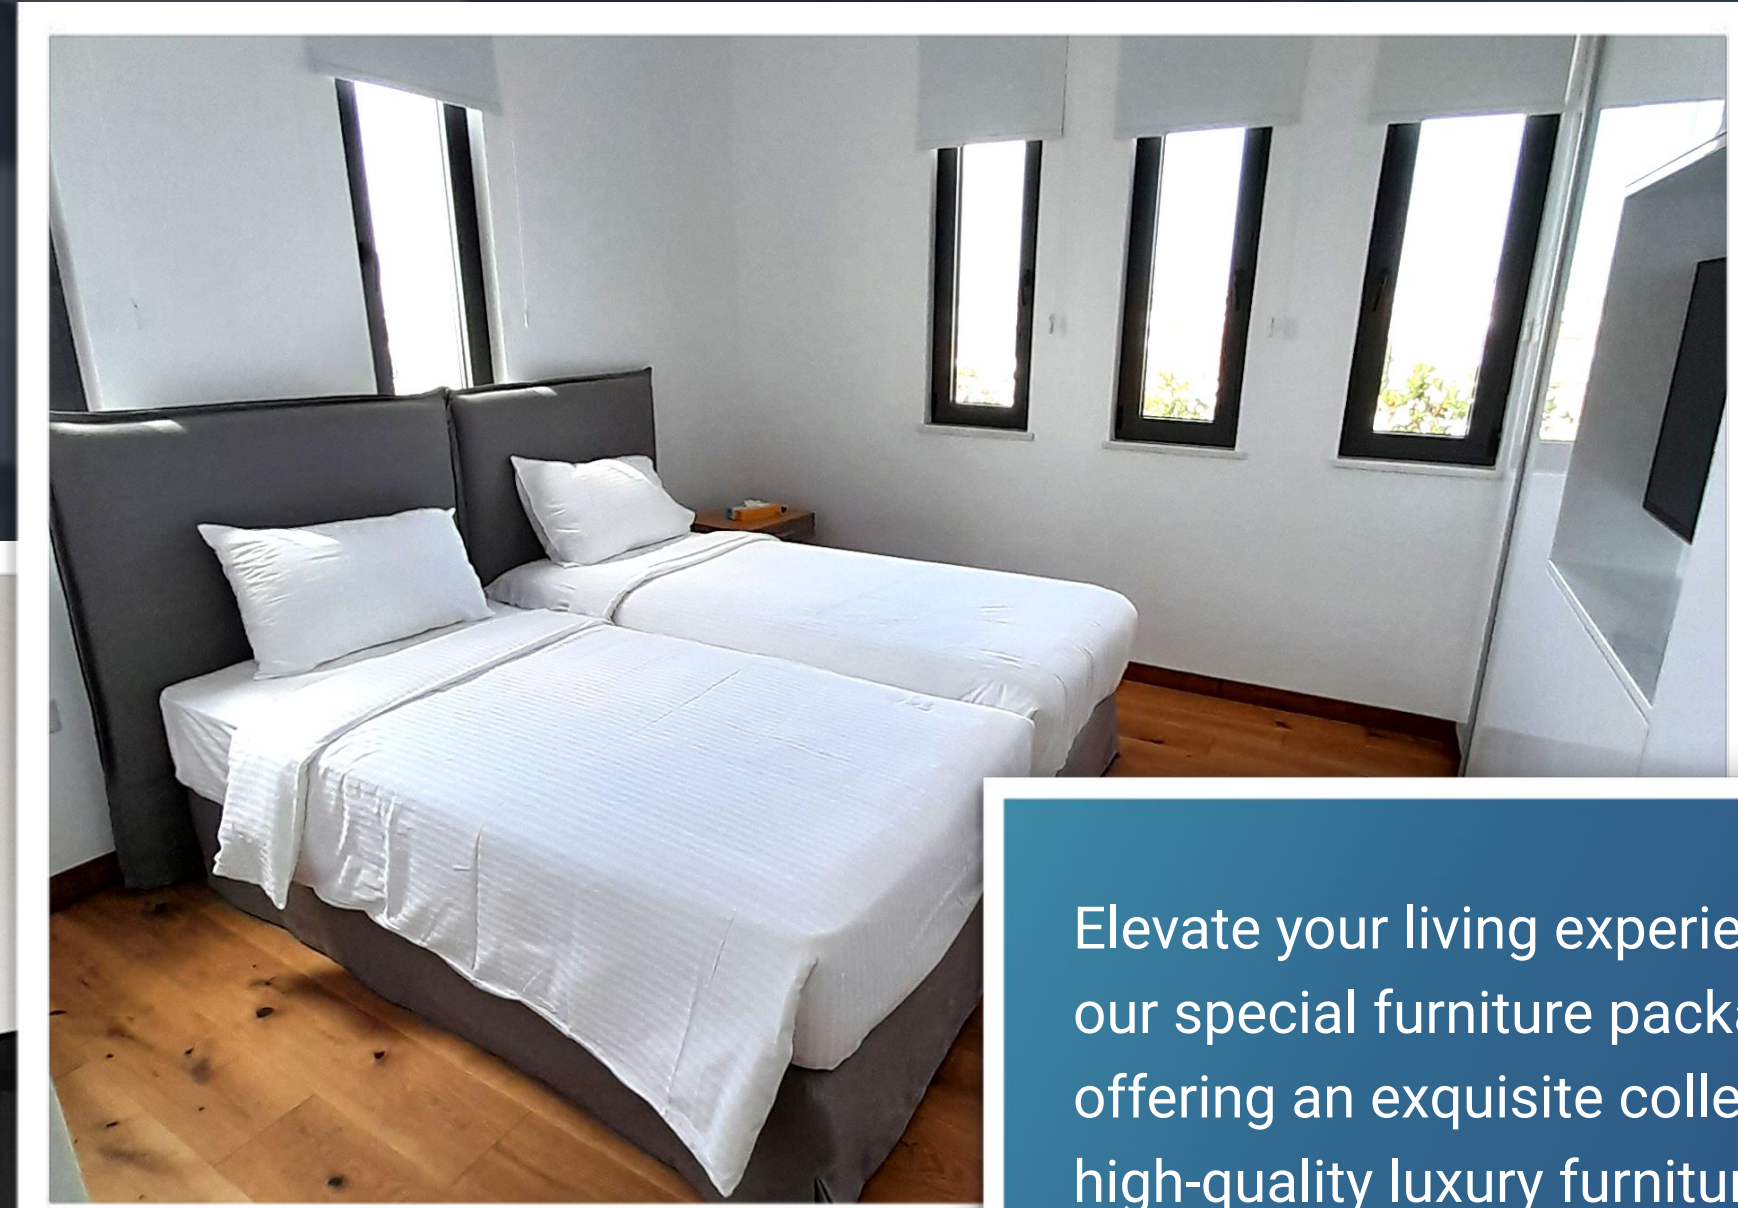

Enjoy the convenience of a gym, saunas, jacuzzi, and a rooftop overflow swimming pool with a BBQ area.

Each apartment comes with spacious balconies, providing stunning sunset sea views for your ultimate relaxation.

KINGS SEAVIEW TOWER

Interior

Elevate your living experience with our special furniture packages, offering an exquisite collection of high-quality luxury furniture and top-of-the-line appliances. Embrace the essence of modern and minimalist design, where clean lines and sophisticated aesthetics harmoniously blend to create an ambiance of timeless elegance and comfort. With our carefully curated packages, your home will be transformed into a sanctuary of contemporary living, exuding a sense of refined style and sophistication that will captivate and inspire.