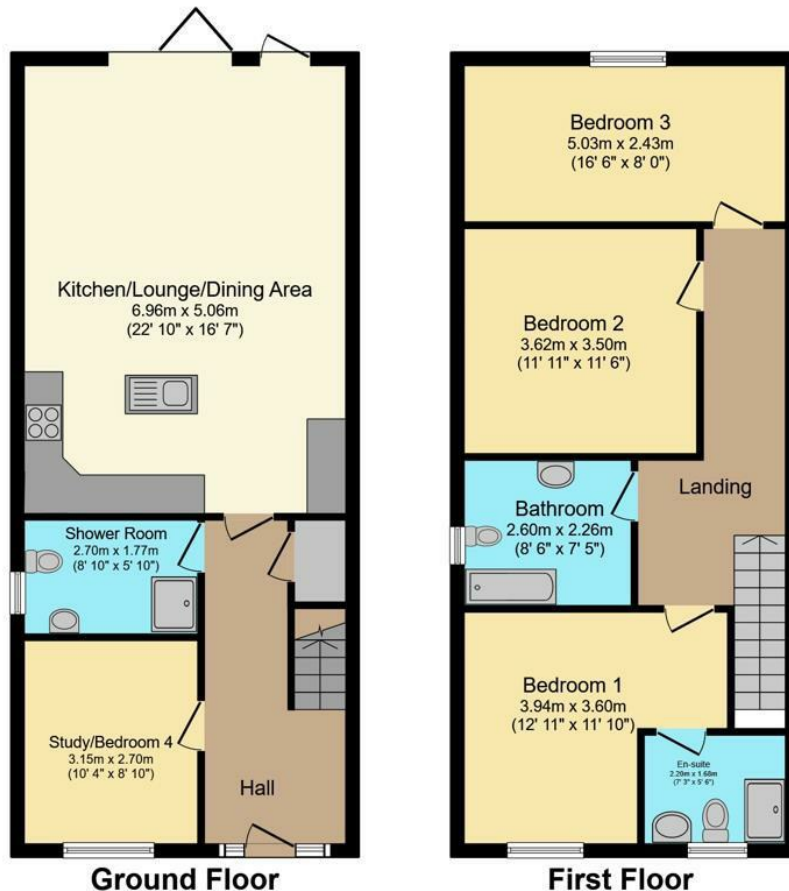

3 Bedroom House - Detached located in Surfleet

Welcome to this stunning detached house located on Reservoir Road in Surfleet. This ultra-modern property, built in 2022, offers a perfect blend of style and comfort.

As you step inside, you are greeted by two spacious reception rooms, ideal for entertaining guests or simply relaxing with your family. The property boasts three bedrooms, with the flexibility to use the study as a fourth bedroom if needed. This means there's plenty of space for a growing family or for those who enjoy having guests over.

With two bathrooms, mornings will be a breeze in this household, ensuring no one has to wait for their turn. The property spans an impressive 1,281 sq ft, providing ample room for all your needs.

One of the highlights of this house is the breathtaking views it offers. Imagine waking up to the serene sight of the river or gazing out at the picturesque field views. It truly is a tranquil oasis to call home.

If you are looking for a property that combines modern living with beautiful surroundings, then this house on Reservoir Road is the perfect choice for you. Don't miss out on the opportunity to make this your new home sweet home.

Call us on

01733 306 306

hello@bellaviehomes.co.uk

Council Tax Band

C

Energy Efficiency Rating		Current	Potential
<i>Very energy efficient - lower running costs</i>			
(92 plus) A		86	
(81-91) B			
(69-80) C			
(55-68) D			
(39-54) E			
(21-38) F			
(1-20) G			
<i>Not energy efficient - higher running costs</i>			
England & Wales		EU Directive 2002/91/EC	

Agents Note: Whilst every care has been taken to prepare these particulars, they are for guidance purposes only. All measurements are approximate and are for general guidance purposes only and whilst every care has been taken to ensure their accuracy, they should not be relied upon and potential buyers are advised to recheck the measurements.

Bellavie
HOMES
ESTATE AGENTS