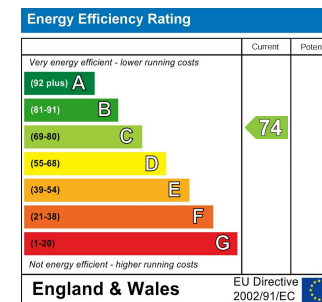

Call us on

**01733 306 306**

[hello@bellaviehomes.co.uk](mailto:hello@bellaviehomes.co.uk)

**Council Tax Band**

**B**

Agents Note: Whilst every care has been taken to prepare these particulars, they are for guidance purposes only. All measurements are approximate and are for general guidance purposes only and whilst every care has been taken to ensure their accuracy, they should not be relied upon and potential buyers are advised to recheck the measurements.