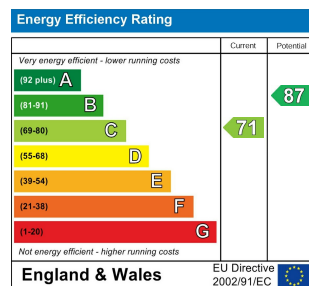

DIRECTIONS

The property is well located for Tolworth mainline station with its links into London Waterloo and has excellent bus links down into Surbiton for the fast train into the city.

CONTACT

Nicholson House Thames Street
Weybridge
Surrey
KT13 8JG

E: jamie@fairoaksgroup.co.uk
T: 07969 282 159

fairoaks