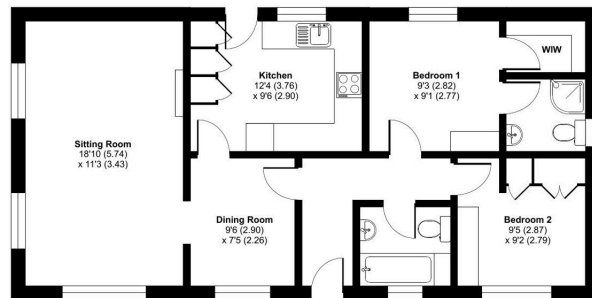

GROUND FLOOR

01793 230185

sales@theparkhomeagency.co.uk

Agents Notes: All measurements are approximate and quoted in metric with imperial equivalents and for general guidance only and whilst every attempt has been made to ensure accuracy, they must not be relied on. The fixtures, fittings and appliances referred to have not been tested and therefore no guarantee can be given that they are in working order. Internal photographs are reproduced for general information and it must not be inferred that any item shown is included with the property. For a free valuation, contact the numbers listed on the brochure