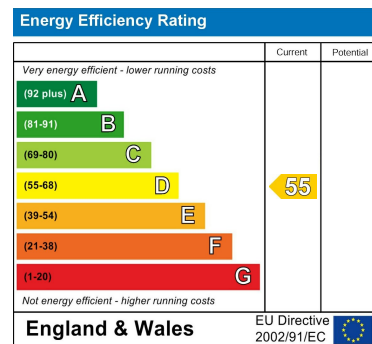

Council Tax Band

Call us on

02078460308

info@stonebanks.co.uk

www.stonebanks.co.uk

Energy Performance Graph

Agents Note: Whilst every care has been taken to prepare these particulars, they are for guidance purposes only. All measurements are approximate and are for general guidance purposes only and whilst every care has been taken to ensure their accuracy, they should not be relied upon and potential buyers are advised to recheck the measurements.

HOUSE - TERRACED (EPC RATING: D)

FLAT 10, 39 HILL STREET, LONDON, W1J

5NA

PER WEEK

£740 PER WEEK

I Bedroom House - Terraced located in London