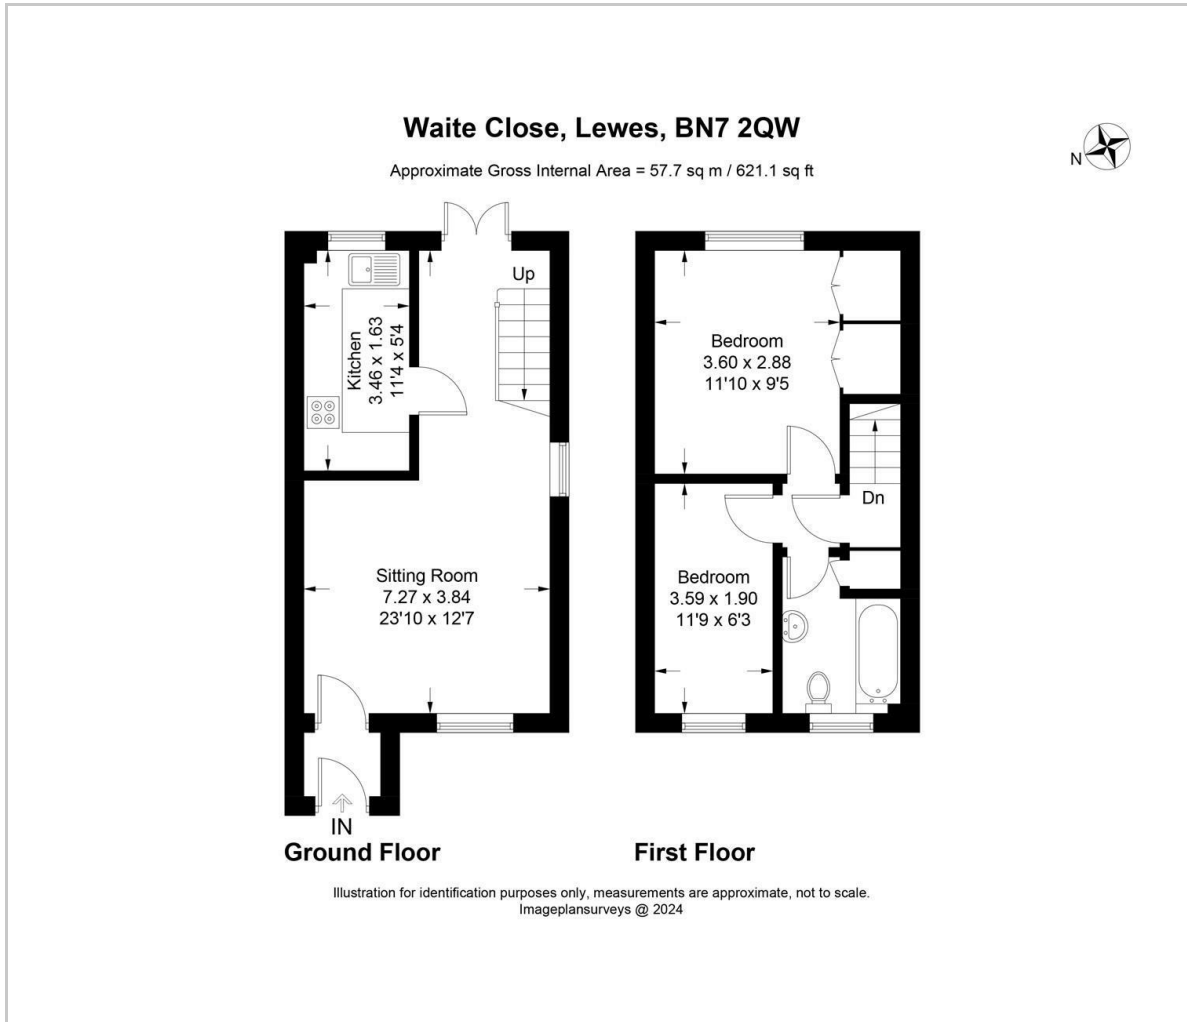

This homely two bedroom end of terrace house, tucked away in a quiet cul de sac in Lewes, offers an incredible opportunity for those looking to add their personal touch.

With a low maintenance garden and a convenient parking space, this property combines potential and practicality in a handy location.

Sitting Room
23'10 x 12'7 (7.26m x 3.84m)

Kitchen
11'4 x 5'4 (3.45m x 1.63m)

Bedroom
11'9 x 6'3 (3.58m x 1.91m)

Bedroom
11'10 x 9'5 (3.61m x 2.87m)

Council Tax Band - C £2,225 per annum

Floor Plan

Viewing

Please contact us on 01273 474101
if you wish to arrange a viewing appointment for this property or require further information.