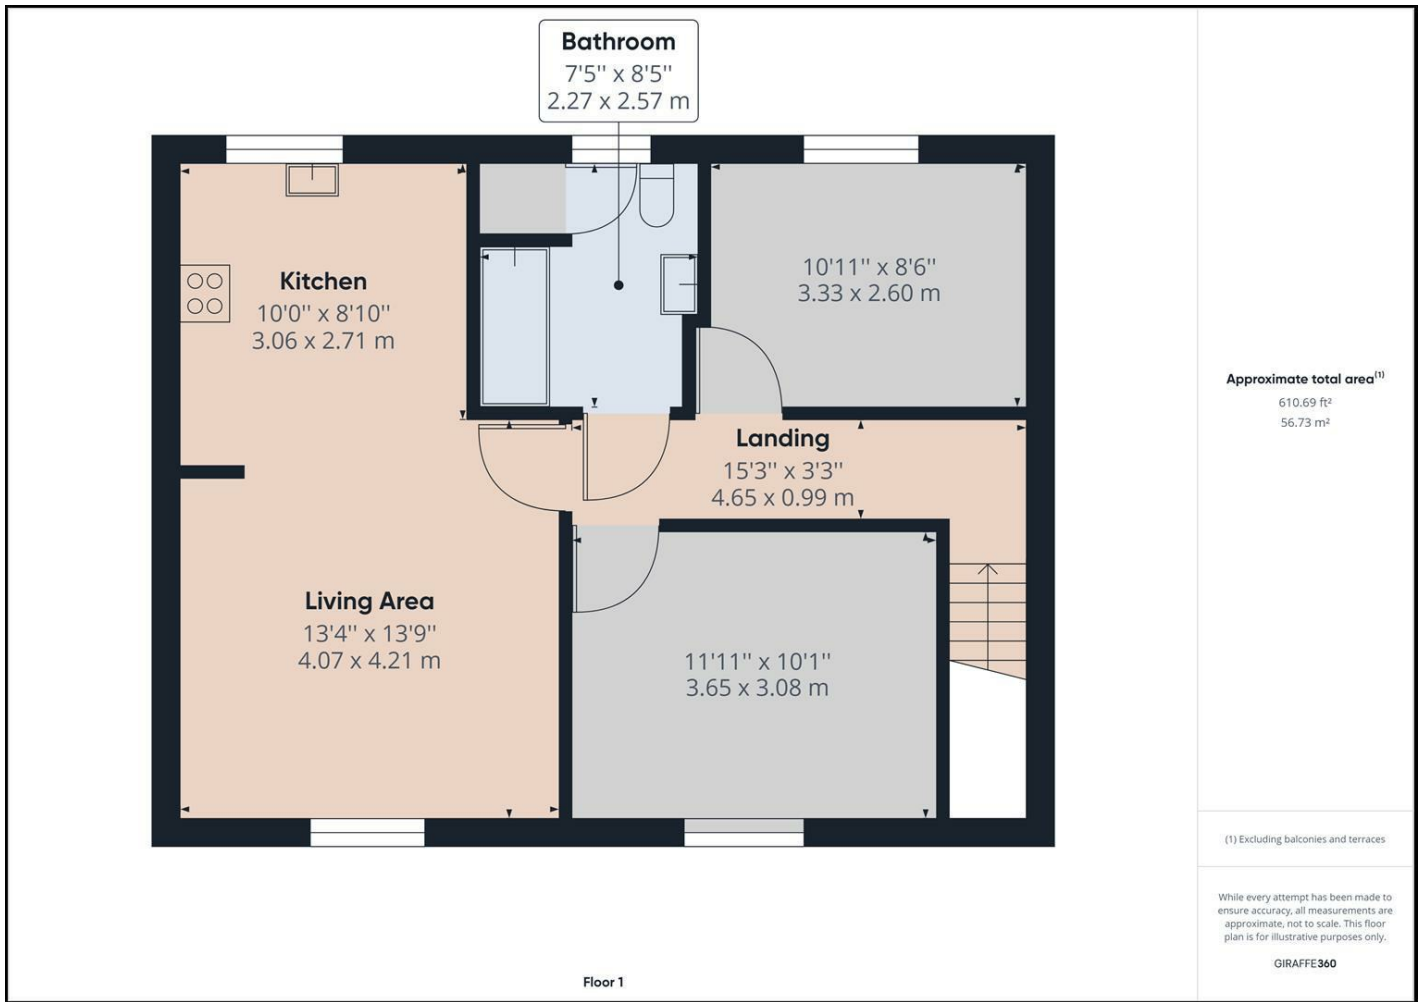

Rectory Road, Boston, , PE21