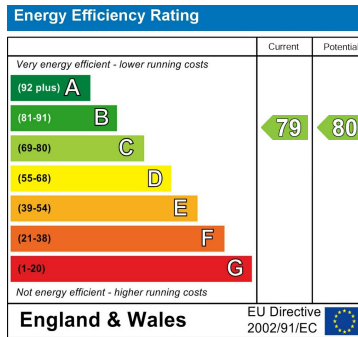

Rectory Road, Boston, , PE21