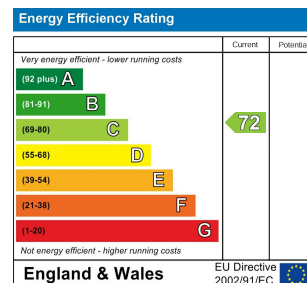

DIRECTIONS

Walk down from Forest Field Tram Stop or Noel Street Tram Stop

CONTACT

16 The Triangle
Nottingham
Nottinghamshire
NG2 1AE

E: sales@trentestateagents.co.uk
T: 0333 3444 035
www.trentestateagents.co.uk

TRENT
ESTATE AGENTS
Committed to Reliability