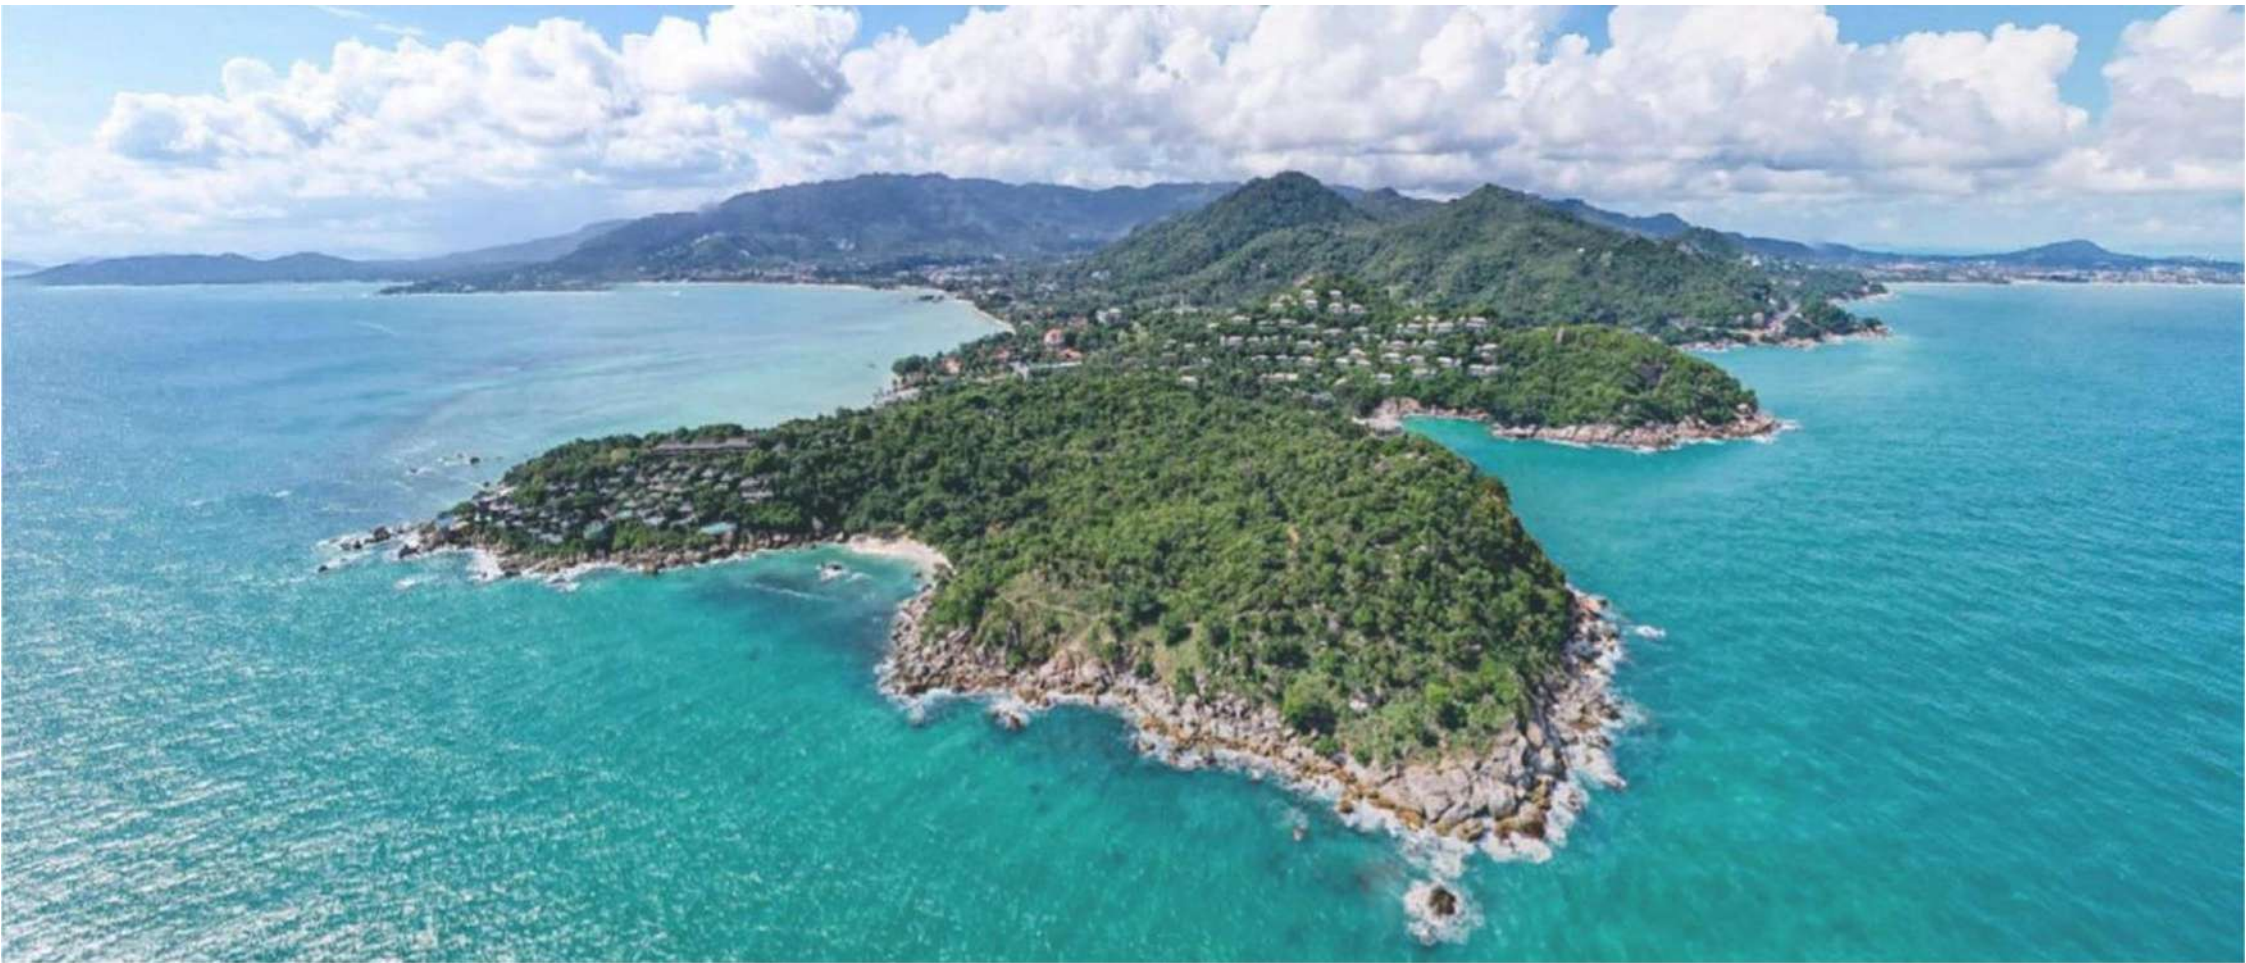

EVA BAY LAMAI

LUXURY BEACHFRONT LIVING

#Laid-Back
#Island Living

TROPICAL PARADISE ESCAPE

3

BENEFITS

Local Enchantment

Nestled within the charm of the Lamai Peninsula, Eva Bay Lamai offers proximity to cultural treasures, vibrant markets, and local cuisine, creating an authentic Thai experience.

Majestic Landscape

Wake up to breathtaking views of pristine beaches and lush greenery. Immerse yourself in the beauty of Koh Samui, Thailand, where every day is a masterpiece painted by nature.

EVA BAY LAMAI
LUXURY BEACHFRONT LIVING

THE LAMAI PENINSULA

**SUNNY
VISTAS**

**RICH
LANDSCAPES**

**STRIKING
ROCKS**

MORE THAN ISLAND LIVING

Experience the Enchanting Lamai Peninsula: Rich Landscapes, Striking Rocks, and Sunlit Vignettes. Join Samui's Pinnacle Resorts in Crafting a Neighborhood akin to Pebble Beach, California.