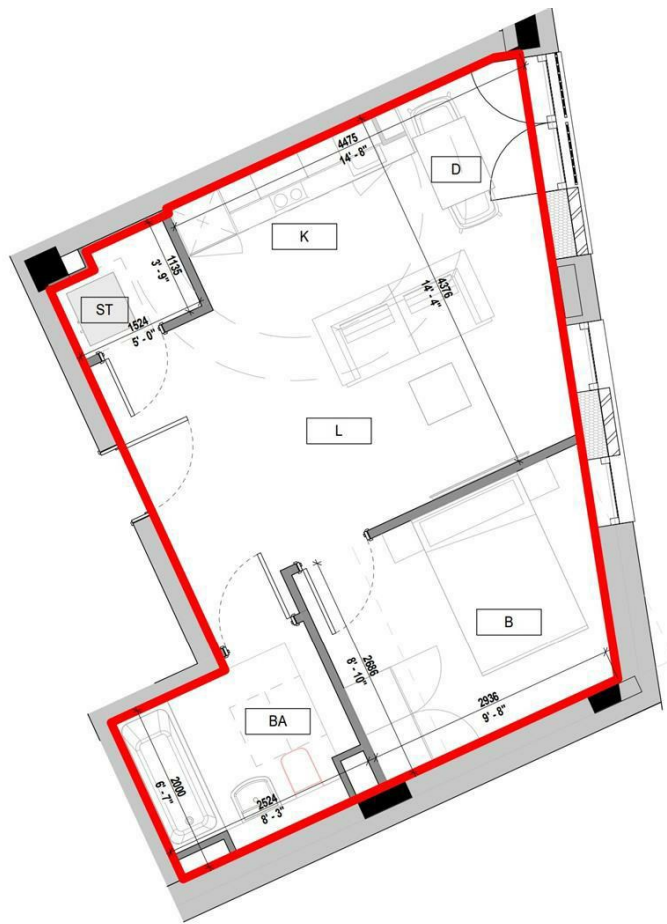

217 SPRINGWELL GARDENS
LEEDS, LS12 1AW

£215,000
LEASEHOLD

BRAND NEW ONE BEDROOM APARTMENT WITH VIEWS OF THE CITY AND COMMUNAL GARDENS.

MONROE

SELLERS OF THE FINEST HOMES

Agents Note: Whilst every care has been taken to prepare these particulars, they are for guidance purposes only. All measurements are approximate and are for general guidance purposes only and whilst every care has been taken to ensure their accuracy, they should not be relied upon and potential buyers/tenants are advised to recheck the measurements