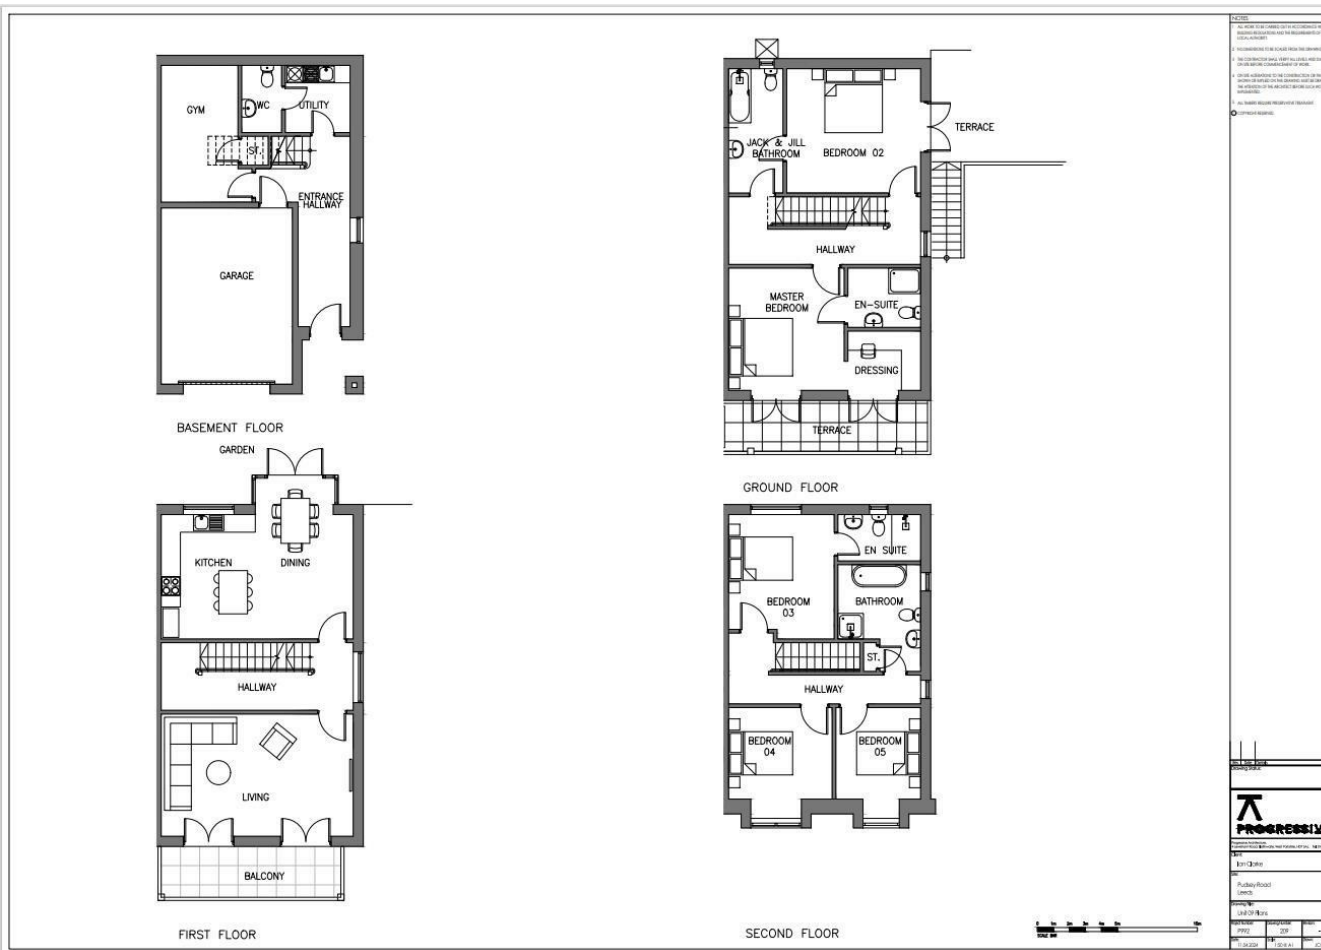

Agents Note: Whilst every care has been taken to prepare these particulars, they are for guidance purposes only. All measurements are approximate and are for general guidance purposes only and whilst every care has been taken to ensure their accuracy, they should not be relied upon and potential buyers/tenants are advised to recheck the measurements

Monroe Lettings
Springwell Gardens Leeds
LS12 1AF

hello@monroestateagents.com

MONROE

SELLERS OF THE FINEST HOMES