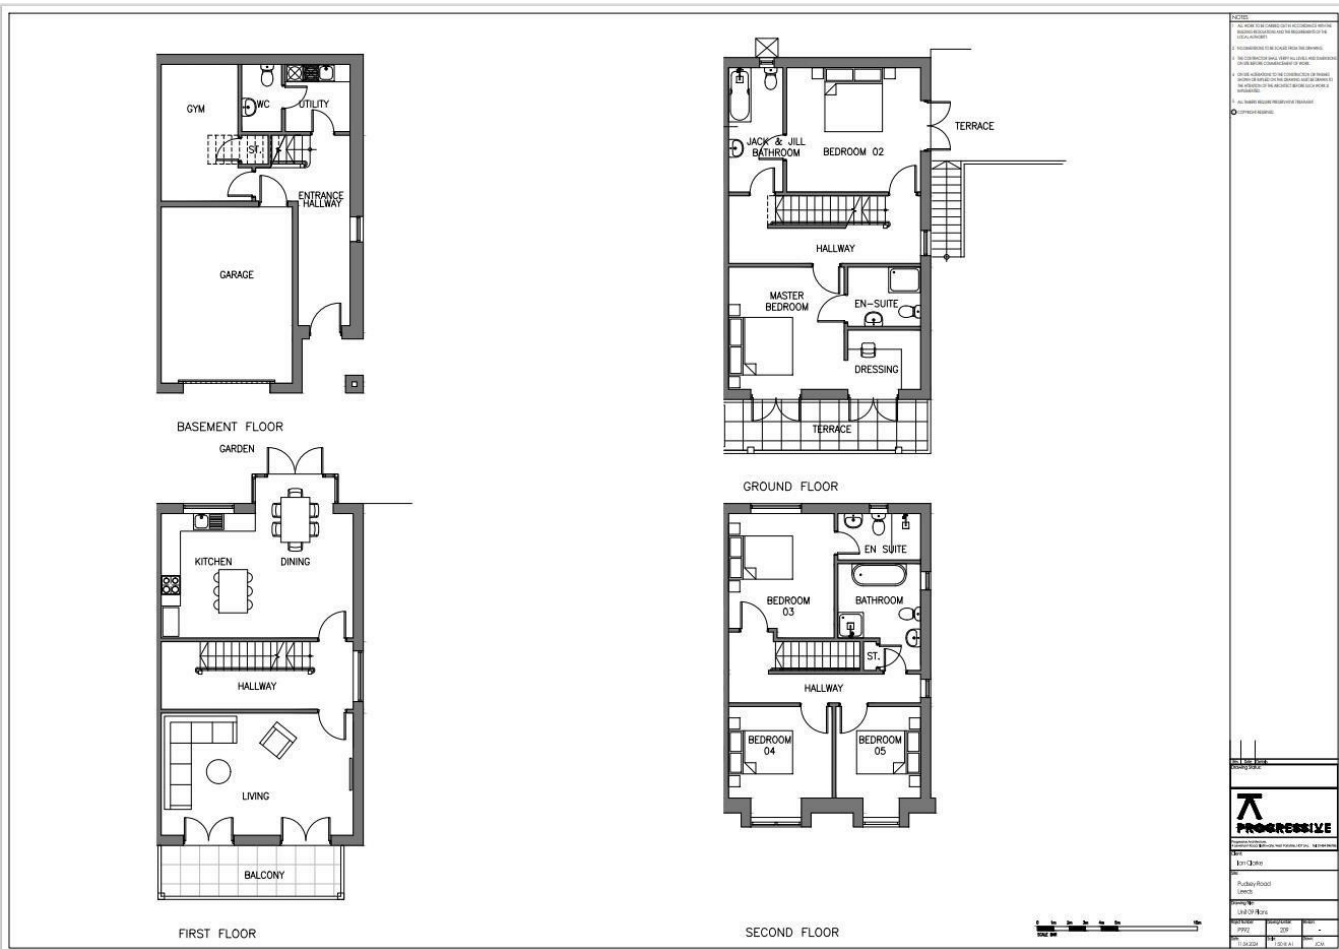

Agents Note: Whilst every care has been taken to prepare these particulars, they are for guidance purposes only. All measurements are approximate and are for general guidance purposes only and whilst every care has been taken to ensure their accuracy, they should not be relied upon and potential buyers/tenants are advised to recheck the measurements

Monroe Lettings
Springwell Gardens Holbeck Leeds
LS12 1AF

hello@monroestateagents.com

MONROE

SELLERS OF THE FINEST HOMES