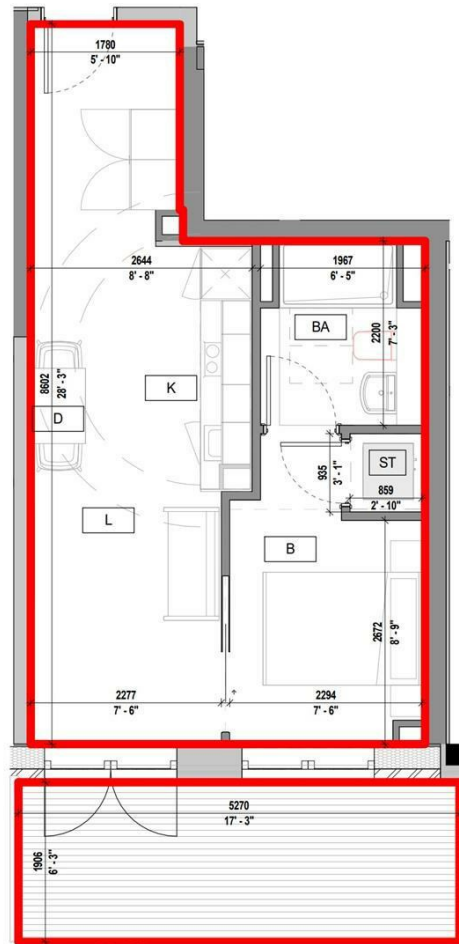

20 SPRINGWELL GARDENS, SPRINGWELL ROAD
LEEDS, LS12 1AW

£189,950
LEASEHOLD

This is a BRAND NEW One bedroom suite apartment with exclusive terrace! Chain Free.

MONROE

SELLERS OF THE FINEST HOMES

Agents Note: Whilst every care has been taken to prepare these particulars, they are for guidance purposes only. All measurements are approximate and are for general guidance purposes only and whilst every care has been taken to ensure their accuracy, they should not be relied upon and potential buyers/tenants are advised to recheck the measurements