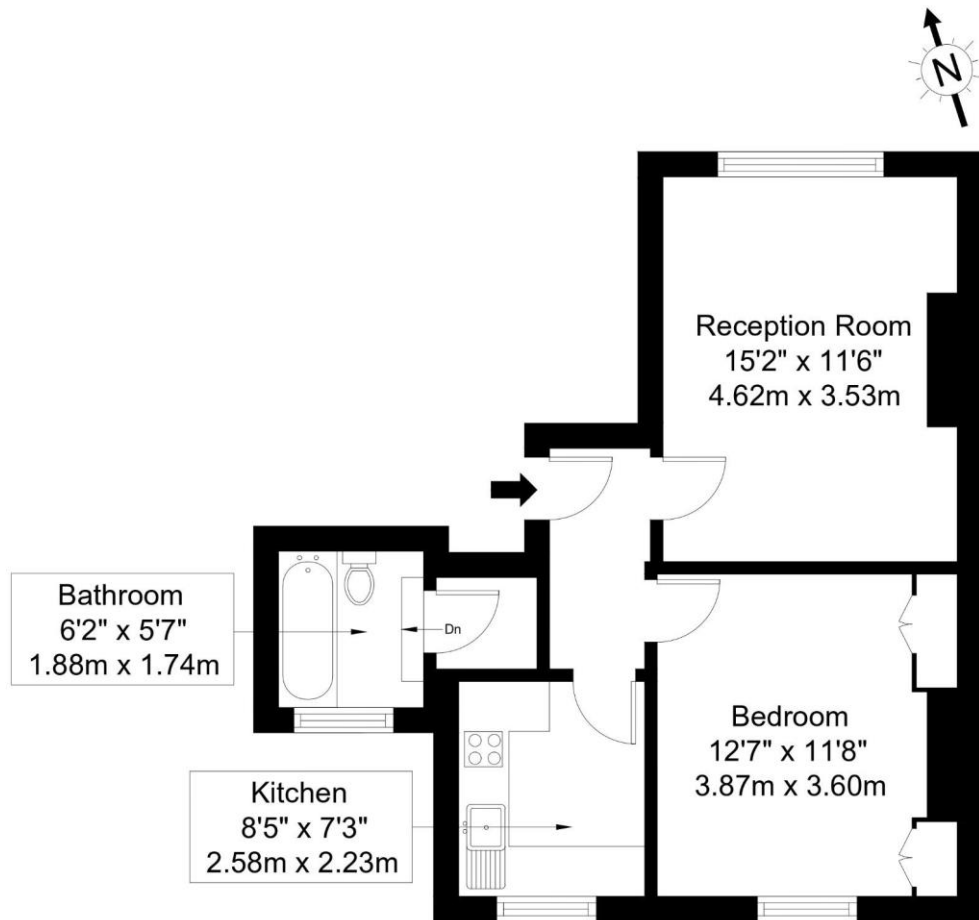

Wood Vale, Forest Hill, London

£295,000

Key Features

- One Double Bedroom flat
- Share of freehold
- Quiet residential road
- First floor
- EPC rating C
- Excellent location
- Chain Free

A lovely one bedroom first floor flat set in an impressive converted Victorian house for sale.

Wood Vale, SE23 3DS

Approx Gross Internal Area = 46.3 sq m / 498 sq ft

First Floor

Ref :

Copyright **BLEU
PLAN**

The Floor plan is not to scale and measurements and areas shown are approximate and therefore should be used for illustrative purposes only. The plan has been prepared in accordance with the RICS code of Measuring Practice and whilst we