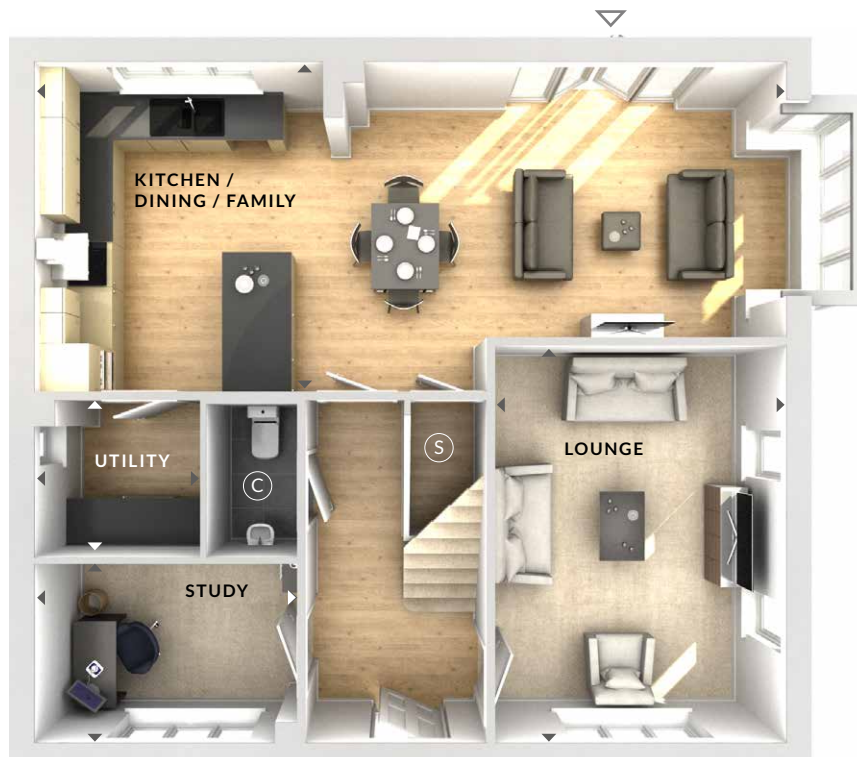

Study

3.14m x 2.15m
10'3" x 7'1"

(S) Storage

(C) Cloaks

◀ ▶ Measurement Points

△ External Access

Ground Floor

© Bloor Homes
496 BRICK ASHBY

These particulars are intended as a preliminary guide for prospective purchasers and should not be relied upon. The elevational treatment for individual house types shows a typical arrangement. Details of materials and design treatments may vary. Any artist impressions shown are not intended to represent any particular plot. Purchasers are advised to inspect the layout plan to establish the arrangement of the house and surrounding property. Internal layouts show a general arrangement which may vary from plot to plot. Room sizes given are approx. overall finished room sizes and subject to normal building tolerances (ie ± 75mm). In all instances purchasers are advised to inspect plot specific information available from our sales team. Nothing in these particulars or verbal assurance shall form or constitute part of any contract, and are given without any responsibility on behalf of Bloor Homes.

BLOOR HOMES