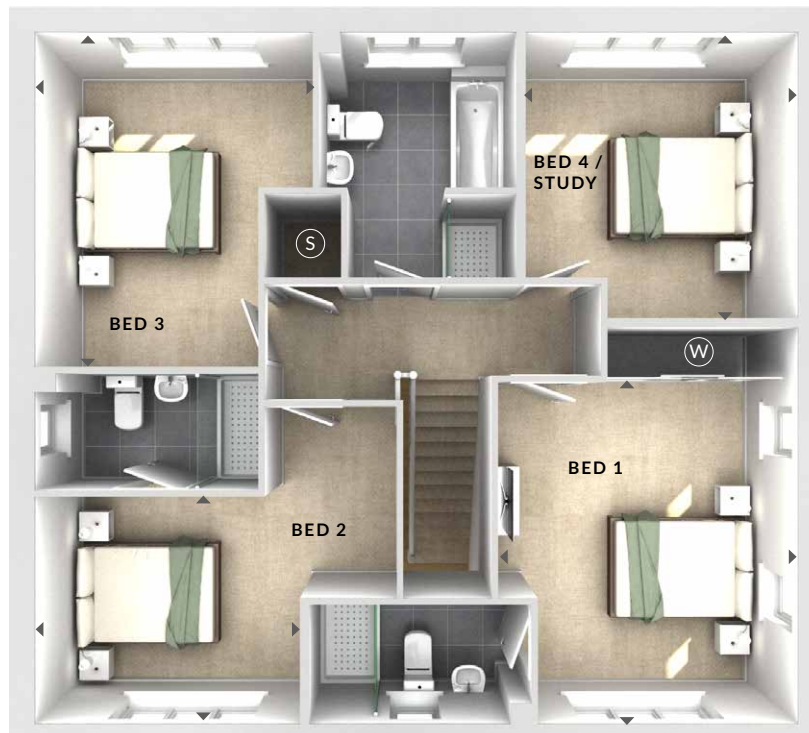

2 Floors

4 Bedrooms

Utility

2 En suites

Study

DAWLISH FOUR BEDROOM HOME

A four bedroom detached home comprising a spacious lounge and impressive kitchen / dining / family area with a bay window, and French doors opening onto the rear garden. Downstairs also includes a utility, study and cloakroom. Upstairs boasts four double bedrooms and the family bathroom, complete with a bath and separate shower enclosure. Bedrooms 1 and 2 feature en-suite shower rooms with the master benefitting from fitted wardrobes.

DAWLISH FOUR BEDROOM HOME

◇ DIMENSIONS

First Floor:

Bedroom 1

3.01m x 4.71m
10'1" x 15'6"

En Suite

Bedroom 2

3.14m x 2.72m
10'4" x 8'11"

Bedroom 3

3.30m x 4.00m
10'10" x 13'0"

Bedroom 4 / Study

3.23m x 3.39m
10'7" x 11'2"

Bathroom

(W) Wardrobes

First Floor

Ground Floor:

Lounge

3.48m x 4.78m
11'5" x 15'8"

Kitchen / Dining / Family

9.07m x 3.95m
29'9" x 13'0"

Utility

1.99m x 1.89m
6'6" x 6'2"

Study

3.14m x 2.15m
10'3" x 7'1"