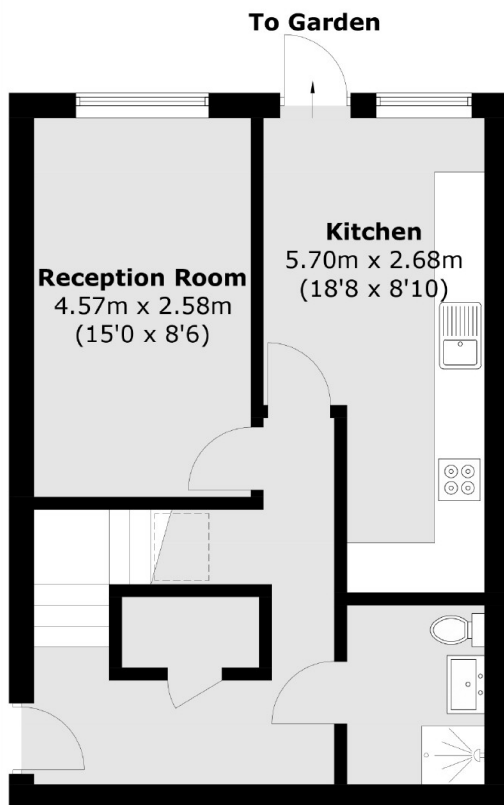

Doulton Mews, NW6

£920 Per week

Features

Doulton Mews, London, NW6

Ground Floor

First Floor

Total area (approx.): 107.7 sq. m (1,159.2 sq. ft)