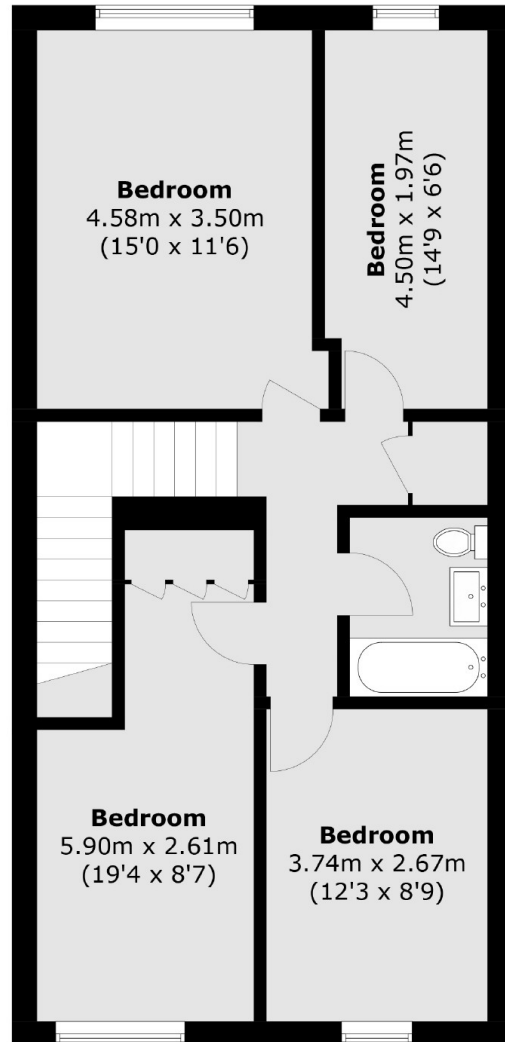

Doulton Mews, NW6

£920 Per week

Features

Doulton Mews, London, NW6

Ground Floor

First Floor

Total area (approx.): 107.7 sq. m (1,159.2 sq. ft)