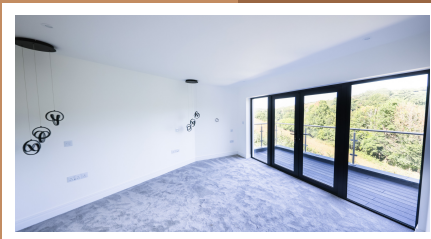

PROPERTY FOR SALE

EXCLUSIVE
FAMILY
RESIDENCE

FOR
SALE

ABOUT THE PROPERTY

The Old Coal Yard is found away from the main road but within a 2 minute stroll of the village of Grampound affording it both convenience and quiet seclusion. A quiet, gated community of 5 detached, individually designed, luxurious houses set in fabulous rolling countryside with easy access to all of Cornwall's great attractions.

PROPERTY DETAIL

5 BEDROOMS

4 BATHROOMS

CAR GARAGES

GET IN TOUCH

+01872 392150

www.morcornwall.com

Newham Road,
Truro,
Cornwall
TR1 2XW