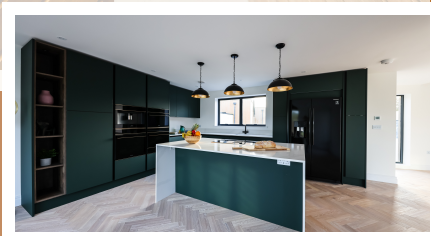

PROPERTY FOR SALE

EXCLUSIVE
FAMILY
RESIDENCE

FOR
SALE

ABOUT THE PROPERTY

The Old Coal Yard is found away from the main road but within a 2 minute stroll of the village of Grampound affording it both convenience and quiet seclusion. A quiet, gated community of 5 detached, individually designed, luxurious houses set in fabulous rolling countryside with easy access to all of Cornwall's great attractions.

PROPERTY DETAIL

5 BEDROOMS

4 BATHROOMS

CAR GARAGES

GET IN TOUCH

+01872 392150

www.morcornwall.com

Newham Road,
Truro,
Cornwall
TR1 2XW