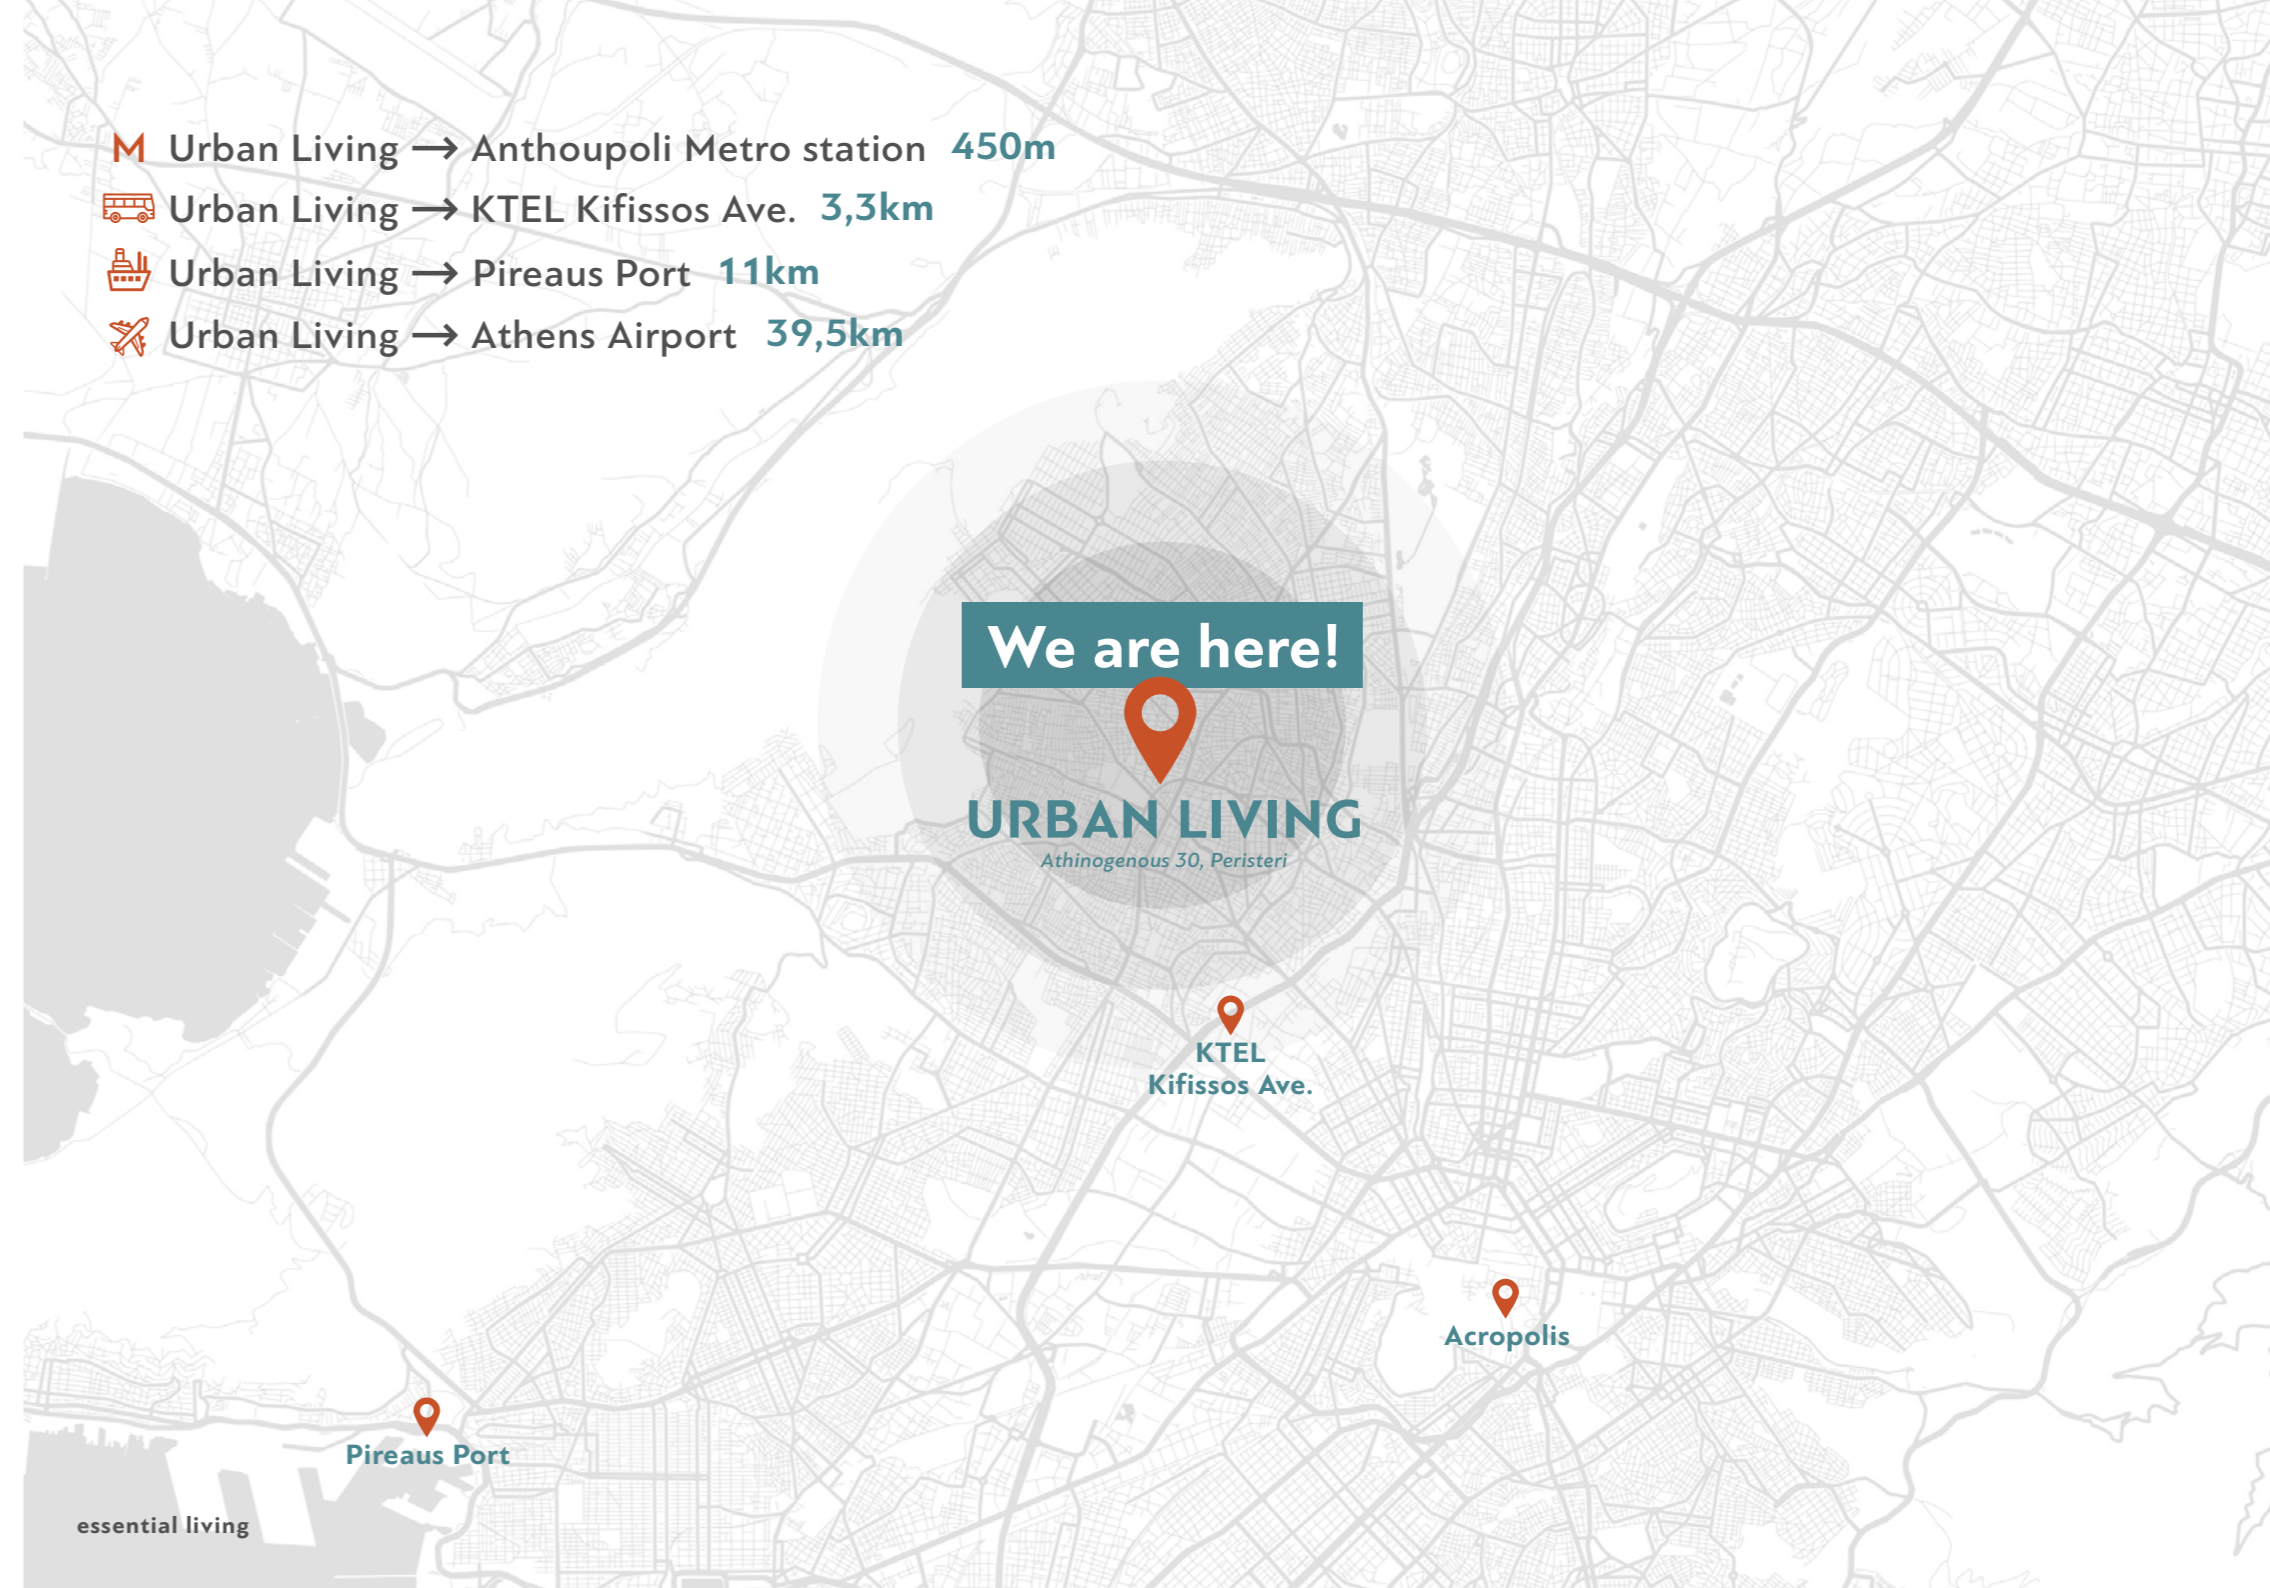

Peristeri

URBAN LIVING

Peristeri

The building is located in the Municipality of Peristeri. Public transportation in the area is good given the fact that the surrounding area is served by the station of Attica Metro "Anthoupoli", which is about 450m, from the property.

Also this area will still benefit from the golden visa 250.000€ price point.

-  Urban Living → Anthoupoli Metro station **450m**
-  Urban Living → KTEL Kifissos Ave. **3,3km**
-  Urban Living → Pireaus Port **11km**
-  Urban Living → Athens Airport **39,5km**