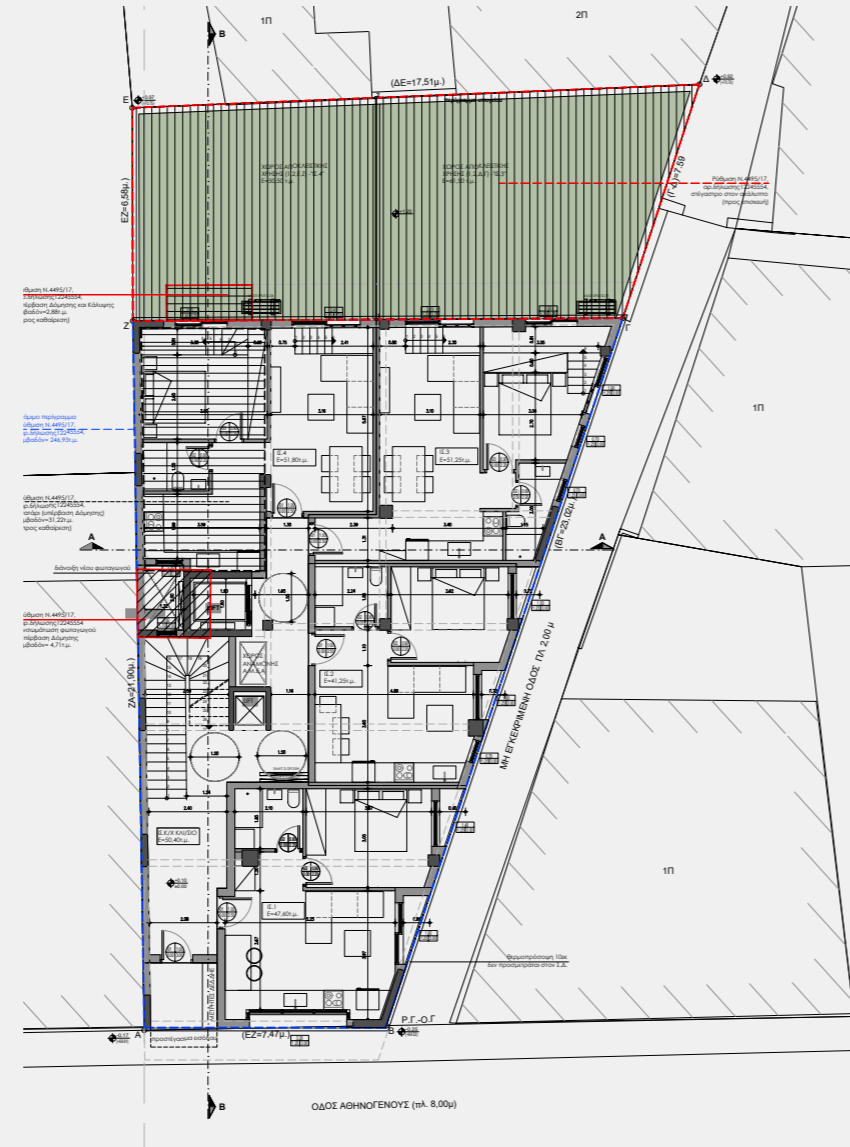

Ground floor