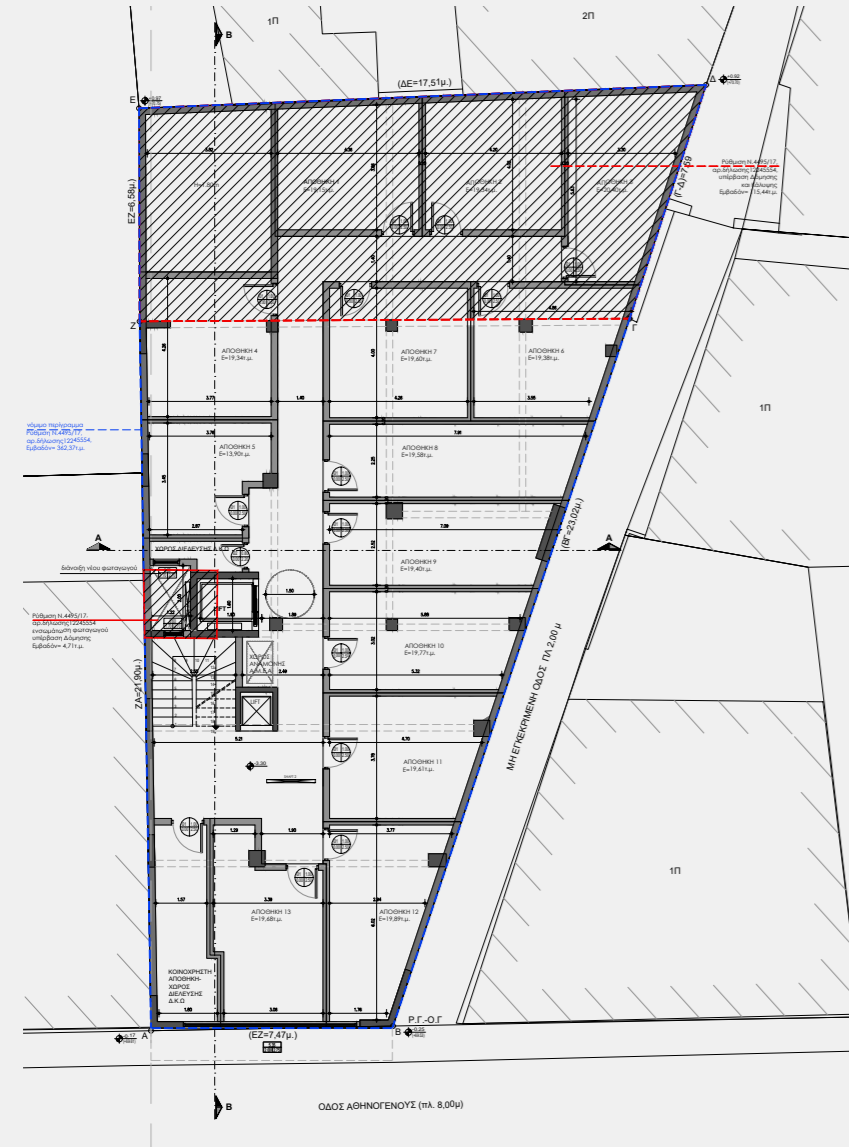

INTERIOR VIEWS

essential living

A photograph of a dining and living area. In the center, a round wooden dining table with a fluted base is surrounded by four green upholstered chairs. To the right, a light-colored sectional sofa is positioned against a wall. A large window with dark wood horizontal blinds is behind the sofa, offering a view of a city and mountains. A modern floor lamp with a curved metal frame and a spherical shade stands next to the sofa. On the left, a large green plant is visible. The floor is a light-colored tile or stone.

INTERIOR VIEWS

essential living

INTERIOR VIEWS

essential living

INTERIOR VIEWS

essential living

Floor plans

Basement