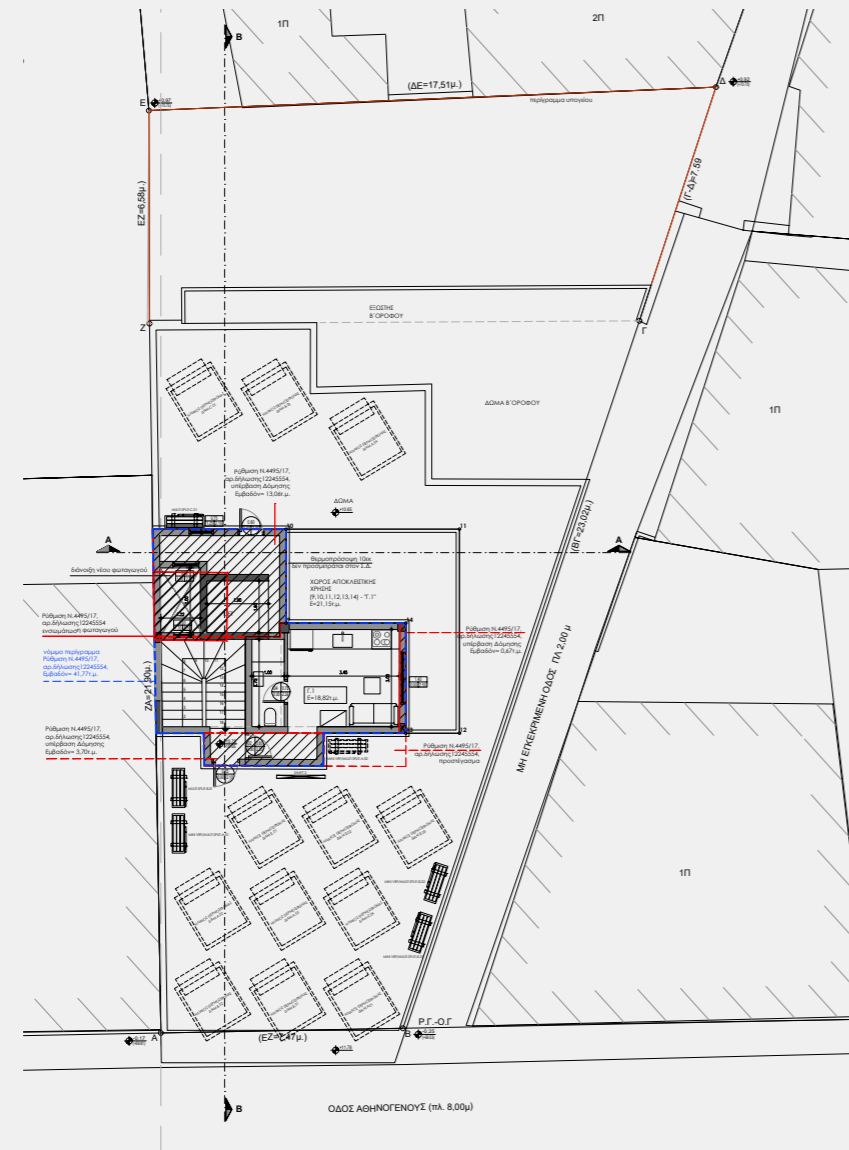

Rooftop

Thank you!

Laodikis 24, Glifada 16674 | Greece
+30 215 215 2244 | +30 6975524946
info@essential-living.gr