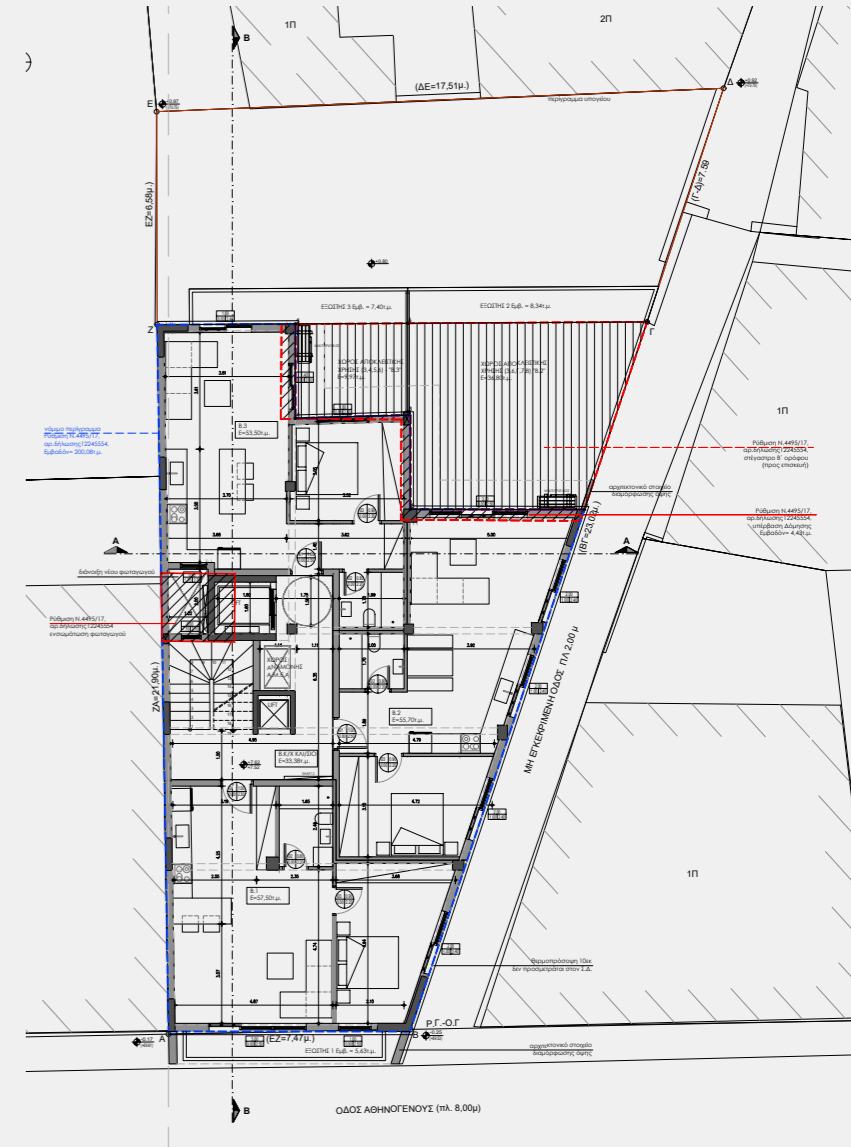

Floor plans

Basement

Ground floor

1st floor

2nd floor