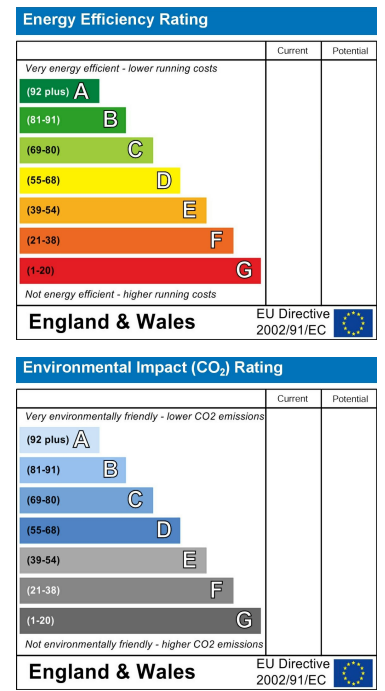

Access

Monday to Saturday 7am- 7am
Sundays 8am - 6pm

VAT

We are advised that VAT does not apply.

Map

Floorplan

EPC Graphs

These particulars, whilst believed to be accurate are set out as a general outline only for guidance and do not constitute any part of an offer or contract. Intending purchasers should not rely on them as statements of representation of fact, but must satisfy themselves by inspection or otherwise as to their accuracy. No person in this firm's employment has the authority to make or give any representation or warranty in respect of the property.