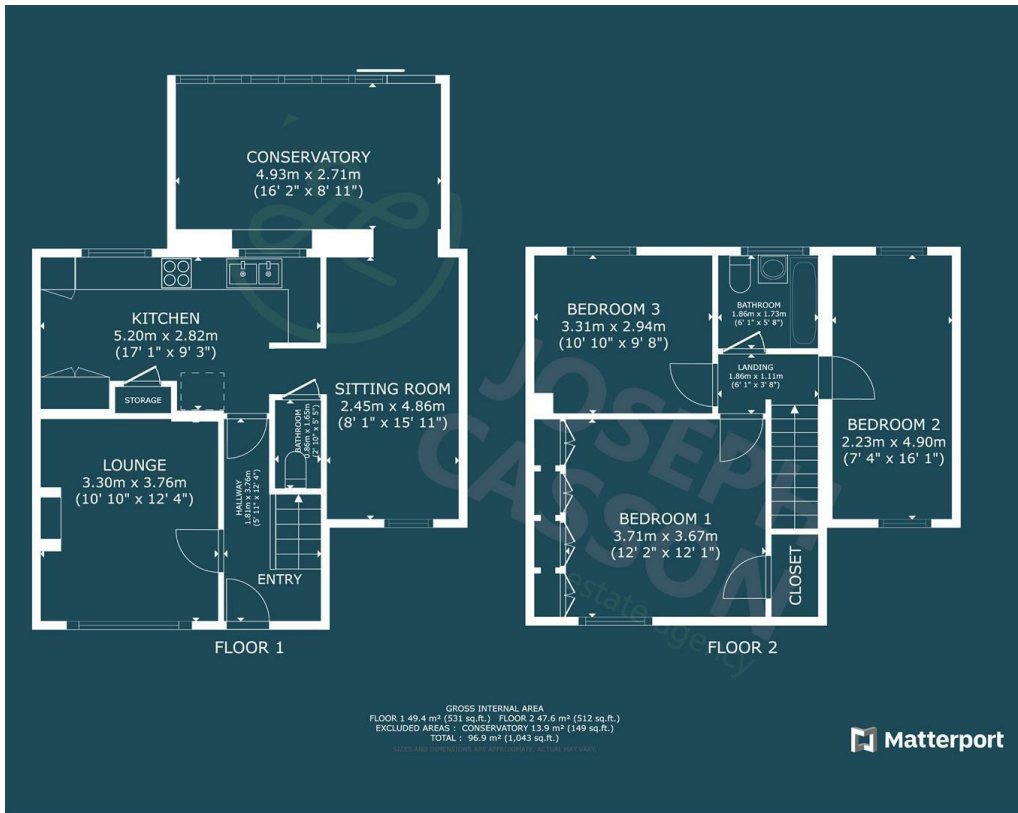

Council Tax Band

B