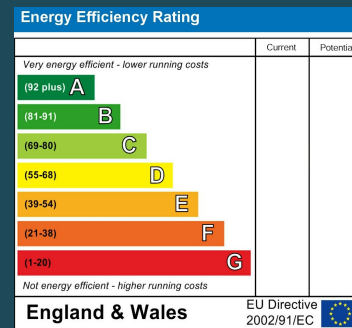

Agents Note: Whilst every care has been taken to prepare these particulars, they are for guidance purposes only. All measurements are approximate and are for general guidance purposes only and whilst every care has been taken to ensure their accuracy, they should not be relied upon and potential buyers/tenants are advised to recheck the measurements