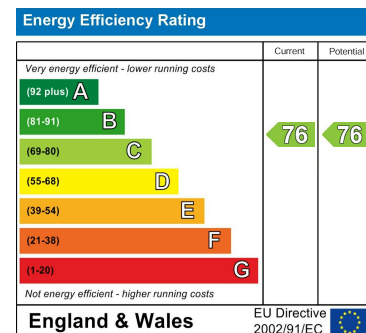

There are 5 studios at basement level and 5 studios at ground level. View early to save disappointment.

Area Map

Floor Plans

Energy Efficiency Graph

These particulars, whilst believed to be accurate are set out as a general outline only for guidance and do not constitute any part of an offer or contract. Intending purchasers should not rely on them as statements of representation of fact, but must satisfy themselves by inspection or otherwise as to their accuracy. No person in this firm's employment has the authority to make or give any representation or warranty in respect of the property.