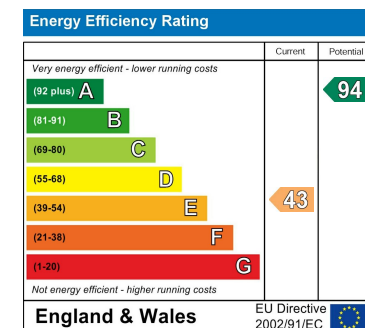

Agents Note: Whilst every care has been taken to prepare these particulars, they are for guidance purposes only. All measurements are approximate and are for general guidance purposes only and whilst every care has been taken to ensure their accuracy, they should not be relied upon and potential buyers/tenants are advised to recheck the measurements

Head Office Lettings
PO Box 185 Launceston
Cornwall
PL15 0DD

01566 818180
lettings@athelstans.co.uk
www.athelstans.co.uk

athelstans
PROPERTY AGENTS