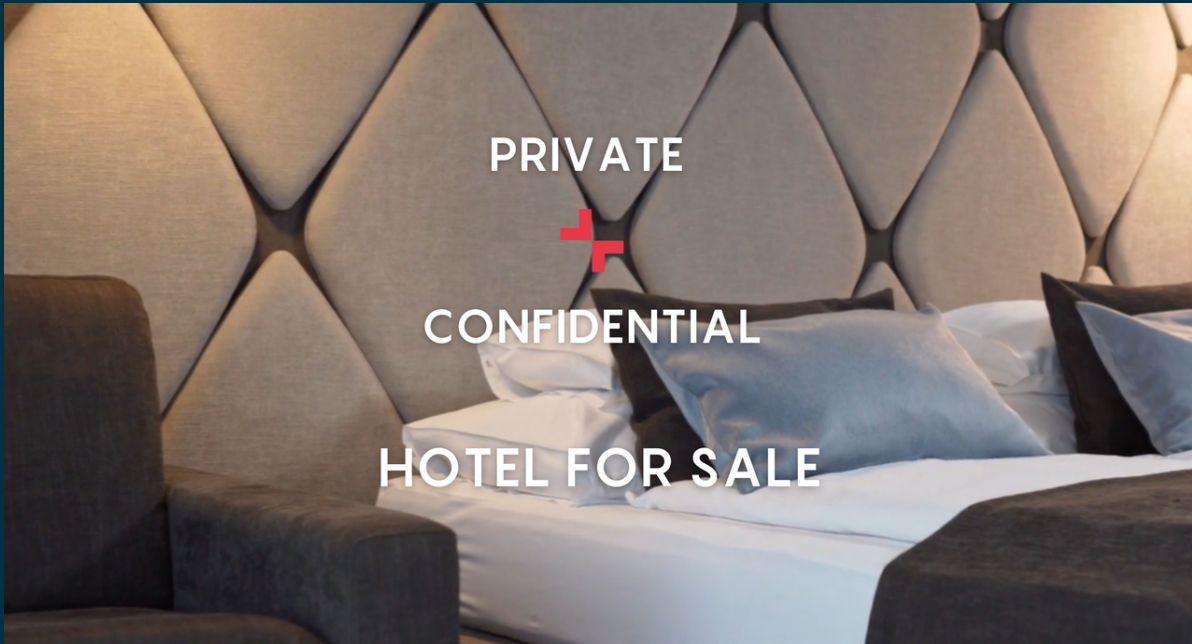

GRAHAM + SIBBALD

PROJECT UNION

Striking Hotel Prominently Located in a Scottish City

- Centrally Located in Major City
- Internationally Branded Hotel
- Over 80 Letting Bedrooms
- Range of Bar, Restaurant, Function & Meeting Room Facilities
- Long Established Hotel