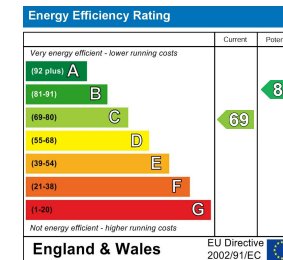

27 Leaton Avenue
Manchester, M23 1HL

Asking price £250,000

27 Leaton Avenue, Manchester, M23 1HL

3 bedroom terrace located in the centre of Wythenshawe.

Area Map

Floor Plan

Energy Efficiency Graph

These particulars, whilst believed to be accurate are set out as a general outline only for guidance and do not constitute any part of an offer or contract. Intending purchasers should not rely on them as statements of representation of fact, but must satisfy themselves by inspection or otherwise as to their accuracy. No person in this firm's employment has the authority to make or give any representation or warranty in respect of the property.