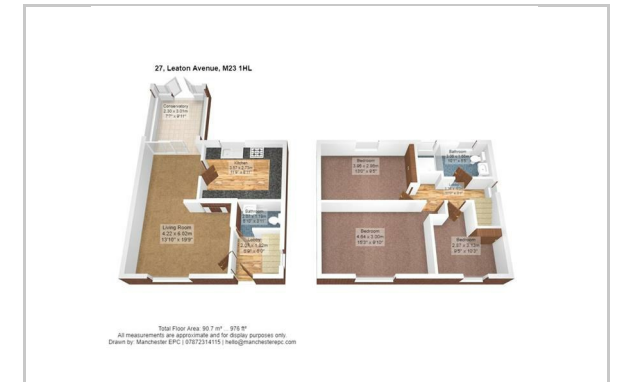

27 Leaton Avenue
Manchester, M23 1HL

Asking price £250,000

27 Leaton Avenue, Manchester, M23 1HL

3 bedroom terrace located in the centre of Wythenshawe.

Area Map

Floor Plan

Energy Efficiency Graph

These particulars, whilst believed to be accurate are set out as a general outline only for guidance and do not constitute any part of an offer or contract. Intending purchasers should not rely on them as statements of representation of fact, but must satisfy themselves by inspection or otherwise as to their accuracy. No person in this firm's employment has the authority to make or give any representation or warranty in respect of the property.