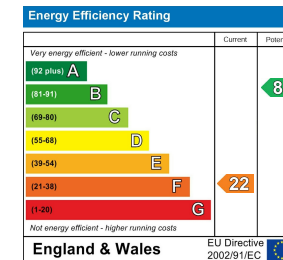

COURTYARD

VIEWING INFORMATION

Misrepresentation Disclaimer

Area Map

Floor Plan

Energy Efficiency Graph

These particulars, whilst believed to be accurate are set out as a general outline only for guidance and do not constitute any part of an offer or contract. Intending purchasers should not rely on them as statements of representation of fact, but must satisfy themselves by inspection or otherwise as to their accuracy. No person in this firms employment has the authority to make or give any representation or warranty in respect of the property.