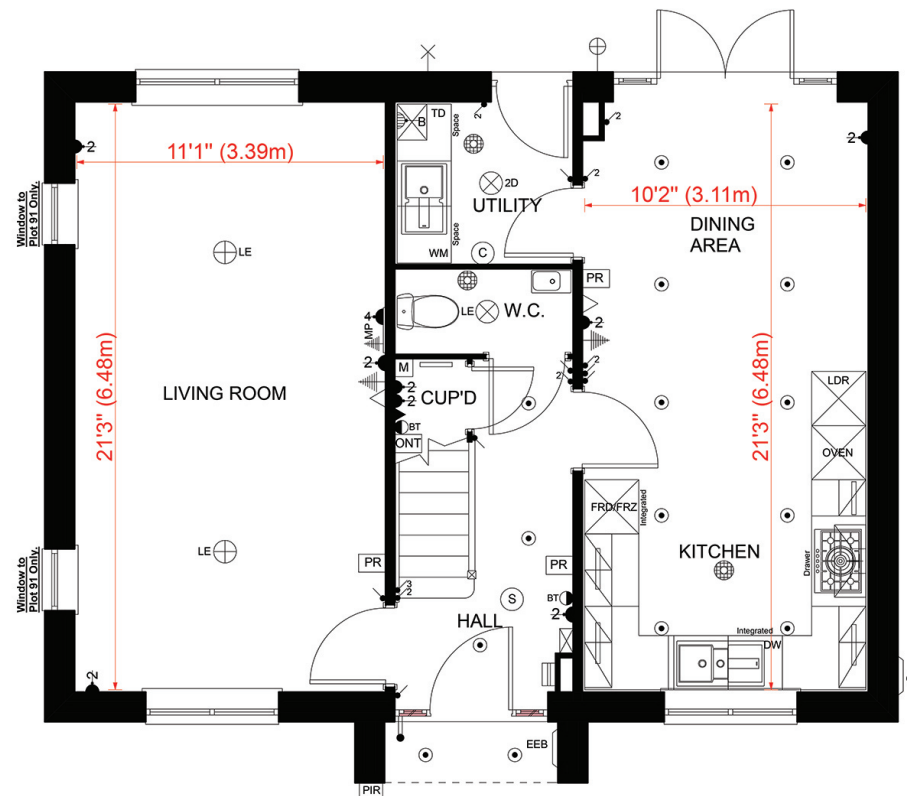

'French' style patio doors.

Glass balustrade to landing.

Contemporary wall hung vanity units to bathroom and en-suite.

En-suite to bedroom 1 with low level shower tray, a thermostatic pressurised shower and sliding glass doors.

Chrome heated towel rails to bathroom and en-suite.

Oak effect sliding mirror fronted wardrobes to all bedrooms.

For full details of our specification, please refer to our website:

<https://www.norfolkhomes.co.uk/homes-and-locations/brooke-meadow-way-poringland/home-styles/the-klein-plots-28-36-71-and-91>

Norfolk Homes

The Klein

Ground Floor

First Floor

Plots 36, 71 & 91

4 Bedroom detached house with garage or elongated garage and three parking spaces.

1236 sq.ft (114.8 sq.m.)

Car Parking

Plot 36

3 parking spaces & an elongated garage.

Plots 71 & 91

3 parking spaces & garage.

For precise garage dimensions - please ask our Sales Office Manager.

Floor Plans Approximate dimensions (+/- 50 mm).