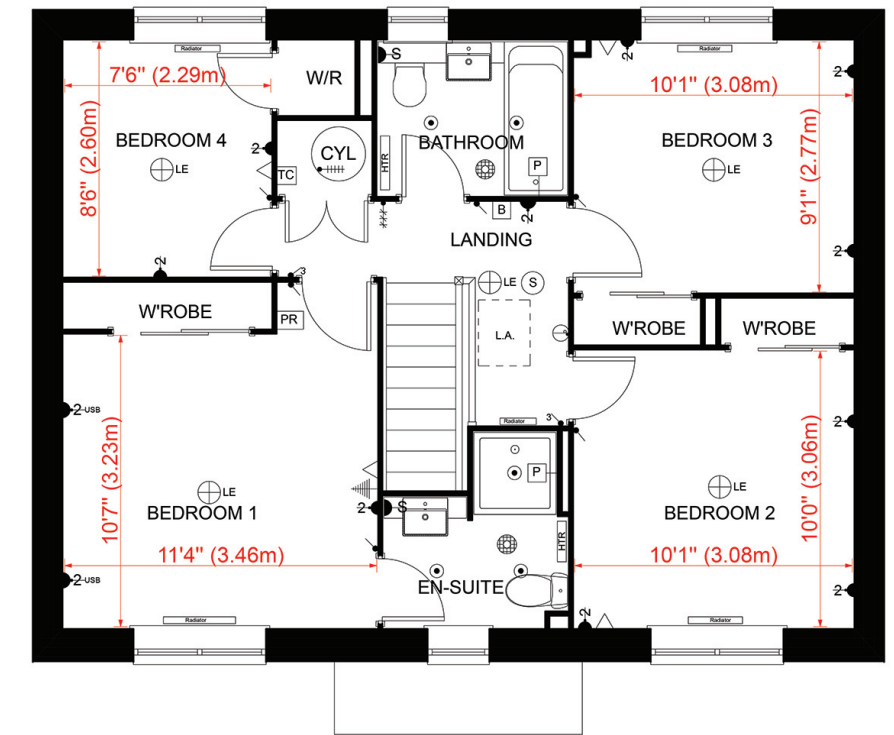

'French' style patio doors.

Glass balustrade to landing.

Contemporary wall hung vanity units to bathroom and en-suite.

En-suite to bedroom 1 with low level shower tray, a thermostatic pressurised shower and sliding glass doors.

Norfolk Homes

The Klein

Ground Floor

First Floor

Plots 36, 71 & 91

4 Bedroom detached house with garage or elongated garage and three parking spaces.

1236 sq.ft (114.8 sq.m.)

Car Parking

Plot 36

3 parking spaces & an elongated garage.

Plots 71 & 91

3 parking spaces & garage.

For precise garage dimensions - please ask our Sales Office Manager.

Floor Plans Approximate dimensions (+/- 50 mm).