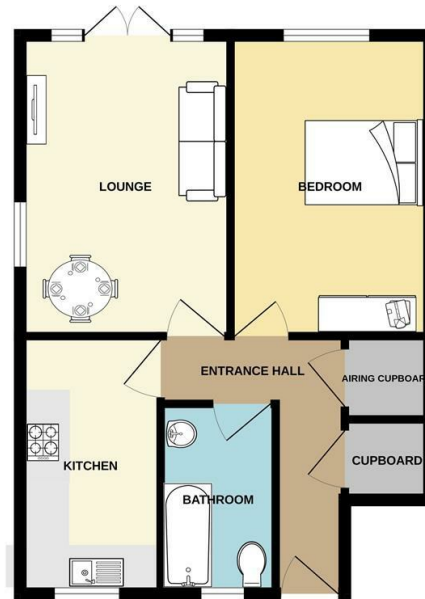

GROUND FLOOR

You may download, store and use the material for your own personal use and research. You may not republish, retransmit, redistribute or otherwise make the material available to any party or make the same available on any website, online service or bulletin board of your own or of any other party or make the same available in hard copy or in any other media without the website owner's express prior written consent. The website owner's copyright must remain on all reproductions of material taken from this website.