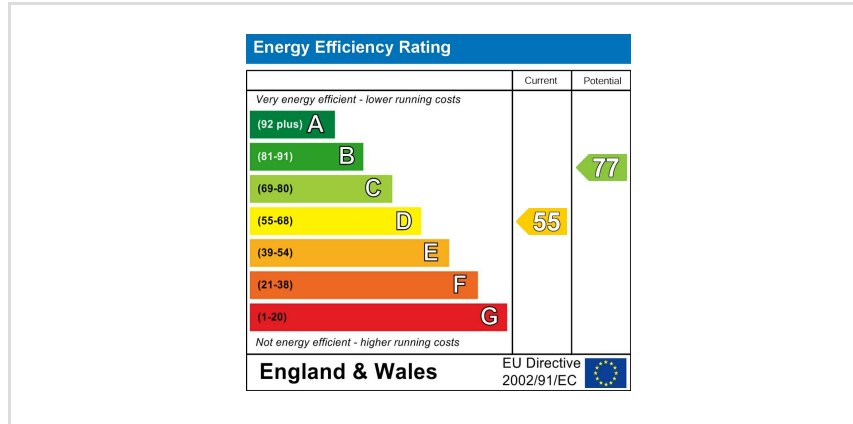

GROUND FLOOR

You may download, store and use the material for your own personal use and research. You may not republish, retransmit, redistribute or otherwise make the material available to any party or make the same available on any website, online service or bulletin board of your own or of any other party or make the same available in hard copy or in any other media without the website owner's express prior written consent. The website owner's copyright must remain on all reproductions of material taken from this website.