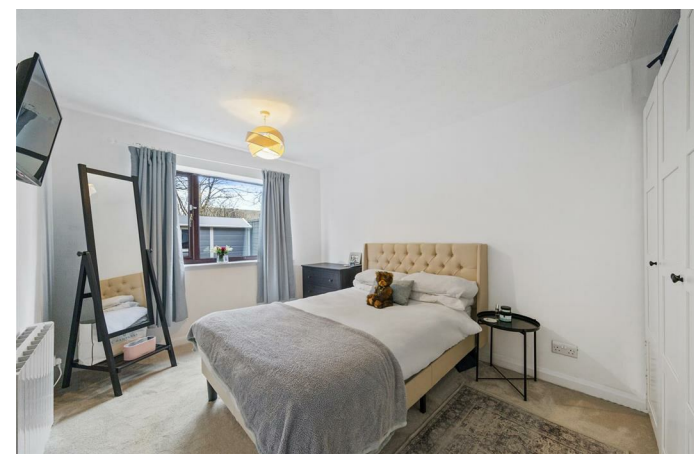

£975 Per month