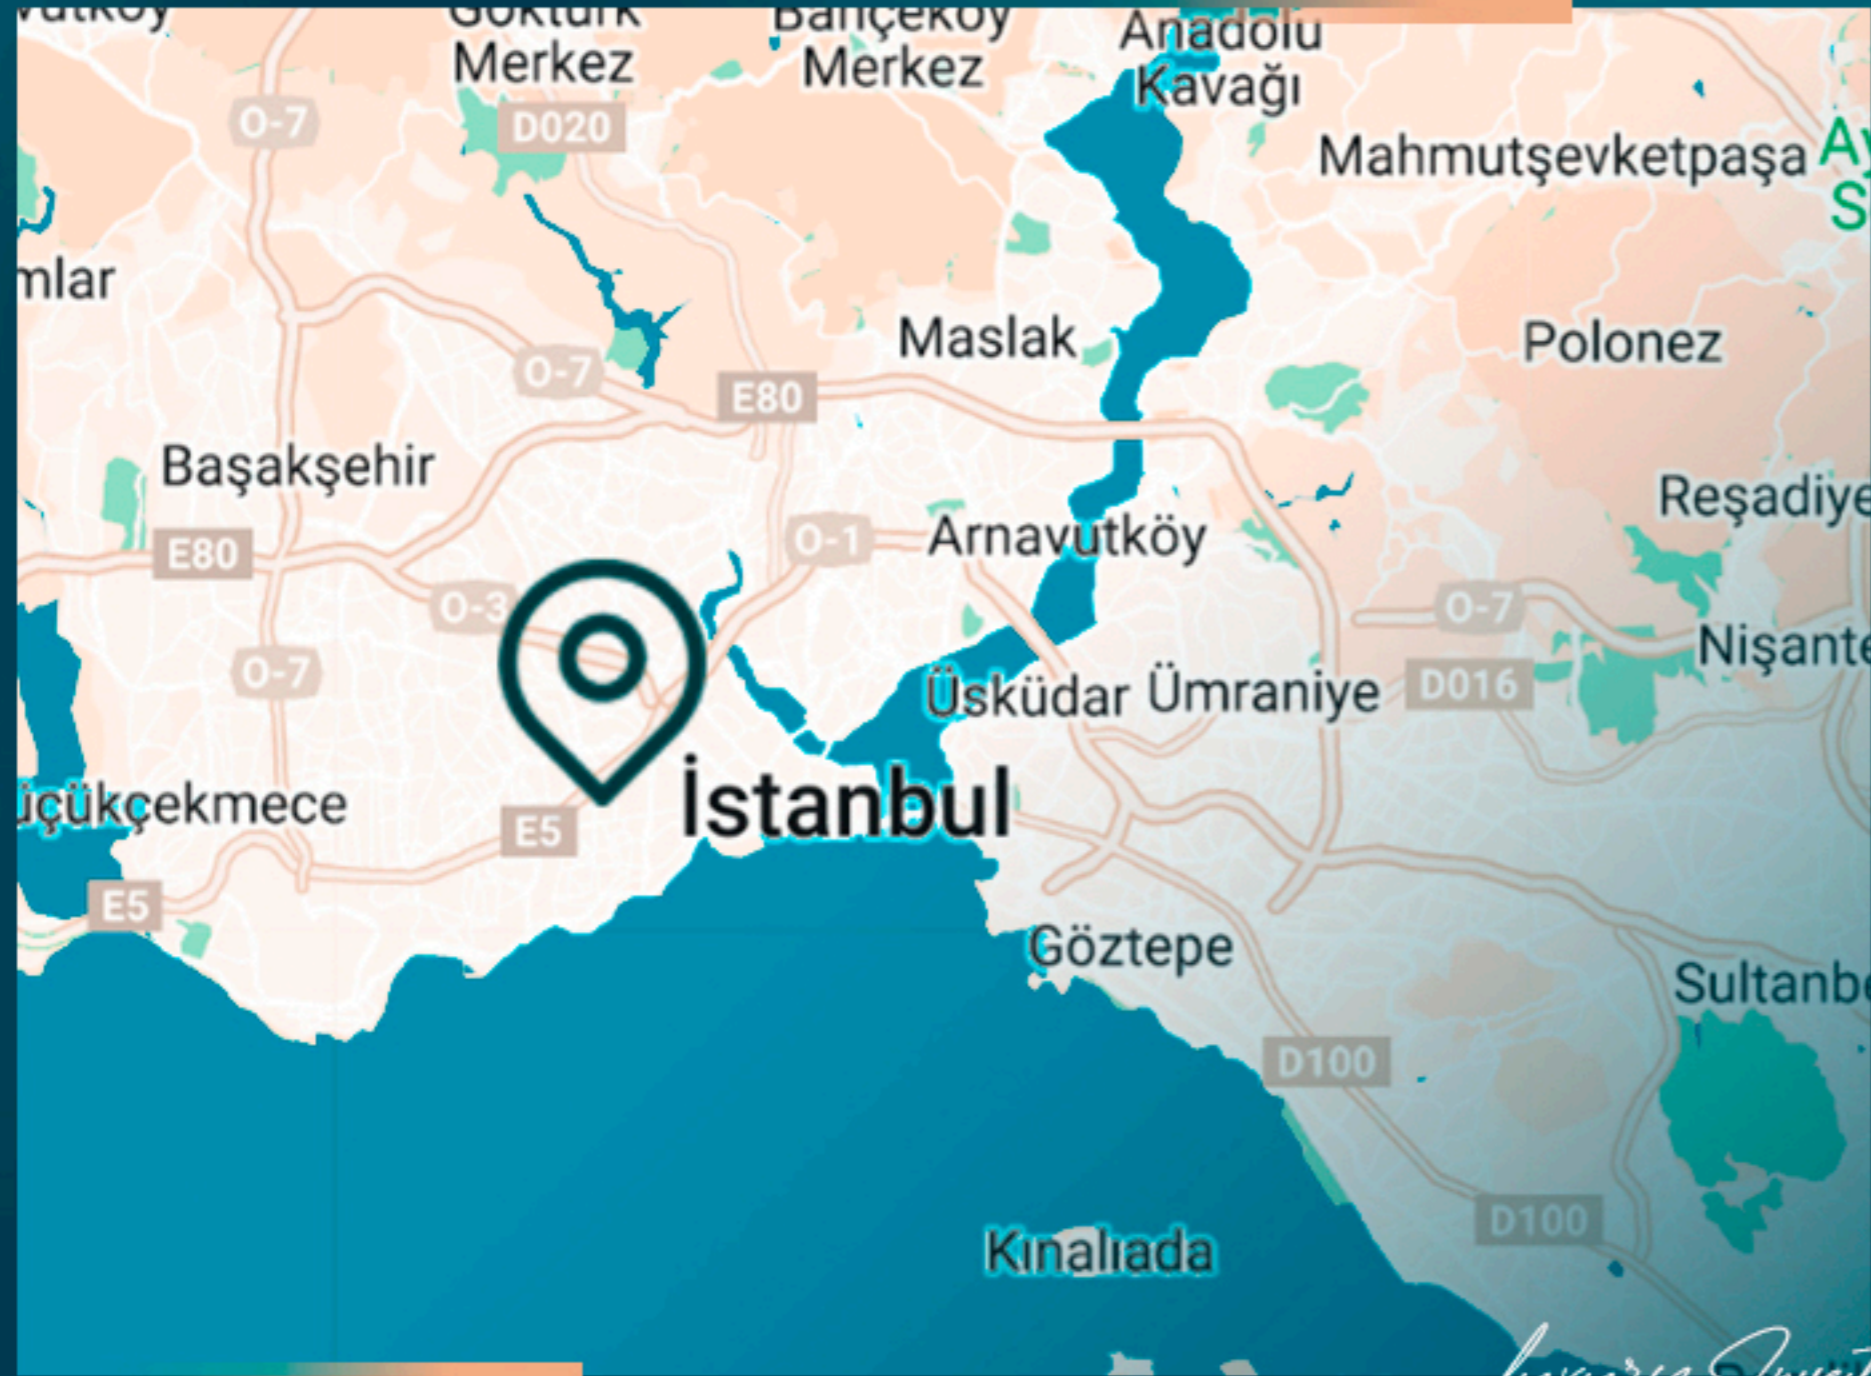

REAL ESTATE INVESTMENT

PROPERTY LOCATION

It is 2 minutes away from hospitals
It is 4 minutes away from the metro
It is 4 minutes from shopping malls
It is 5 minutes from universities

Luxury Investing