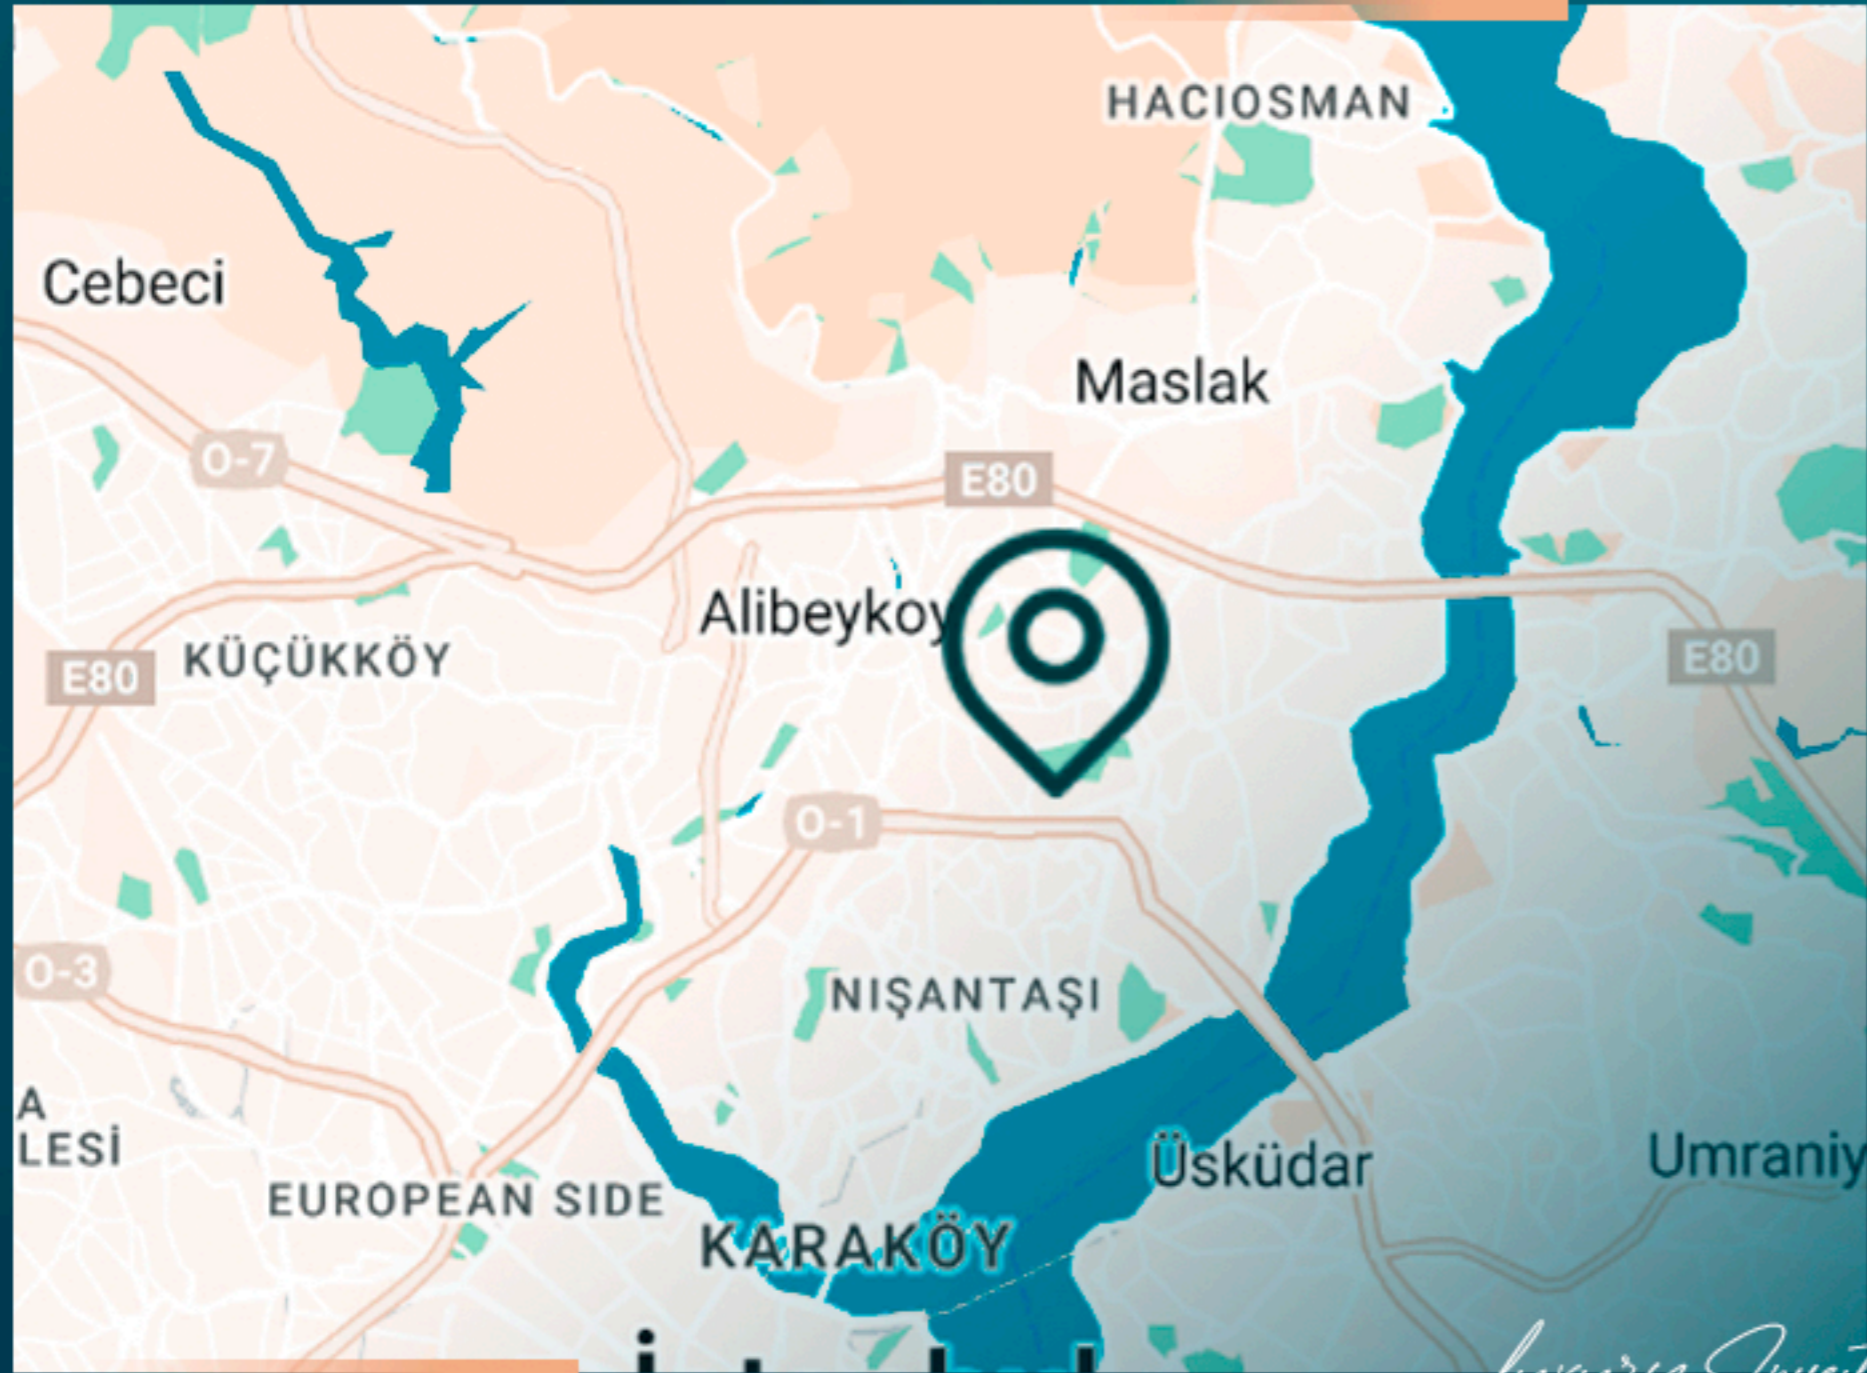

Luxury Investing

The project offers you easy access to all the places in the city within a walking distance from your home.

This project has a special location, 2 minutes away from Buyukdere street, the center of business and commerce, where the headquarters of the banks, skyscrapers, and international companies.

Levent area is considered as one of the most central locations in the city, and it is the intersection point of Istanbul's most prestigious shopping malls from Istinye Park to Zorlu.

REAL ESTATE INVESTMENT

Luxury Investing

PROPERTY LOCATION

It is 7 minutes away from the Bosphorus bridge
It is 7 minutes away from ITU university
It is 6 minutes away from Vadi Istanbul
It is 6 minutes away from Zorlu Center
It is 5 minutes away from Istinye Park Mall
It is 2 minutes away from Buyukdere street