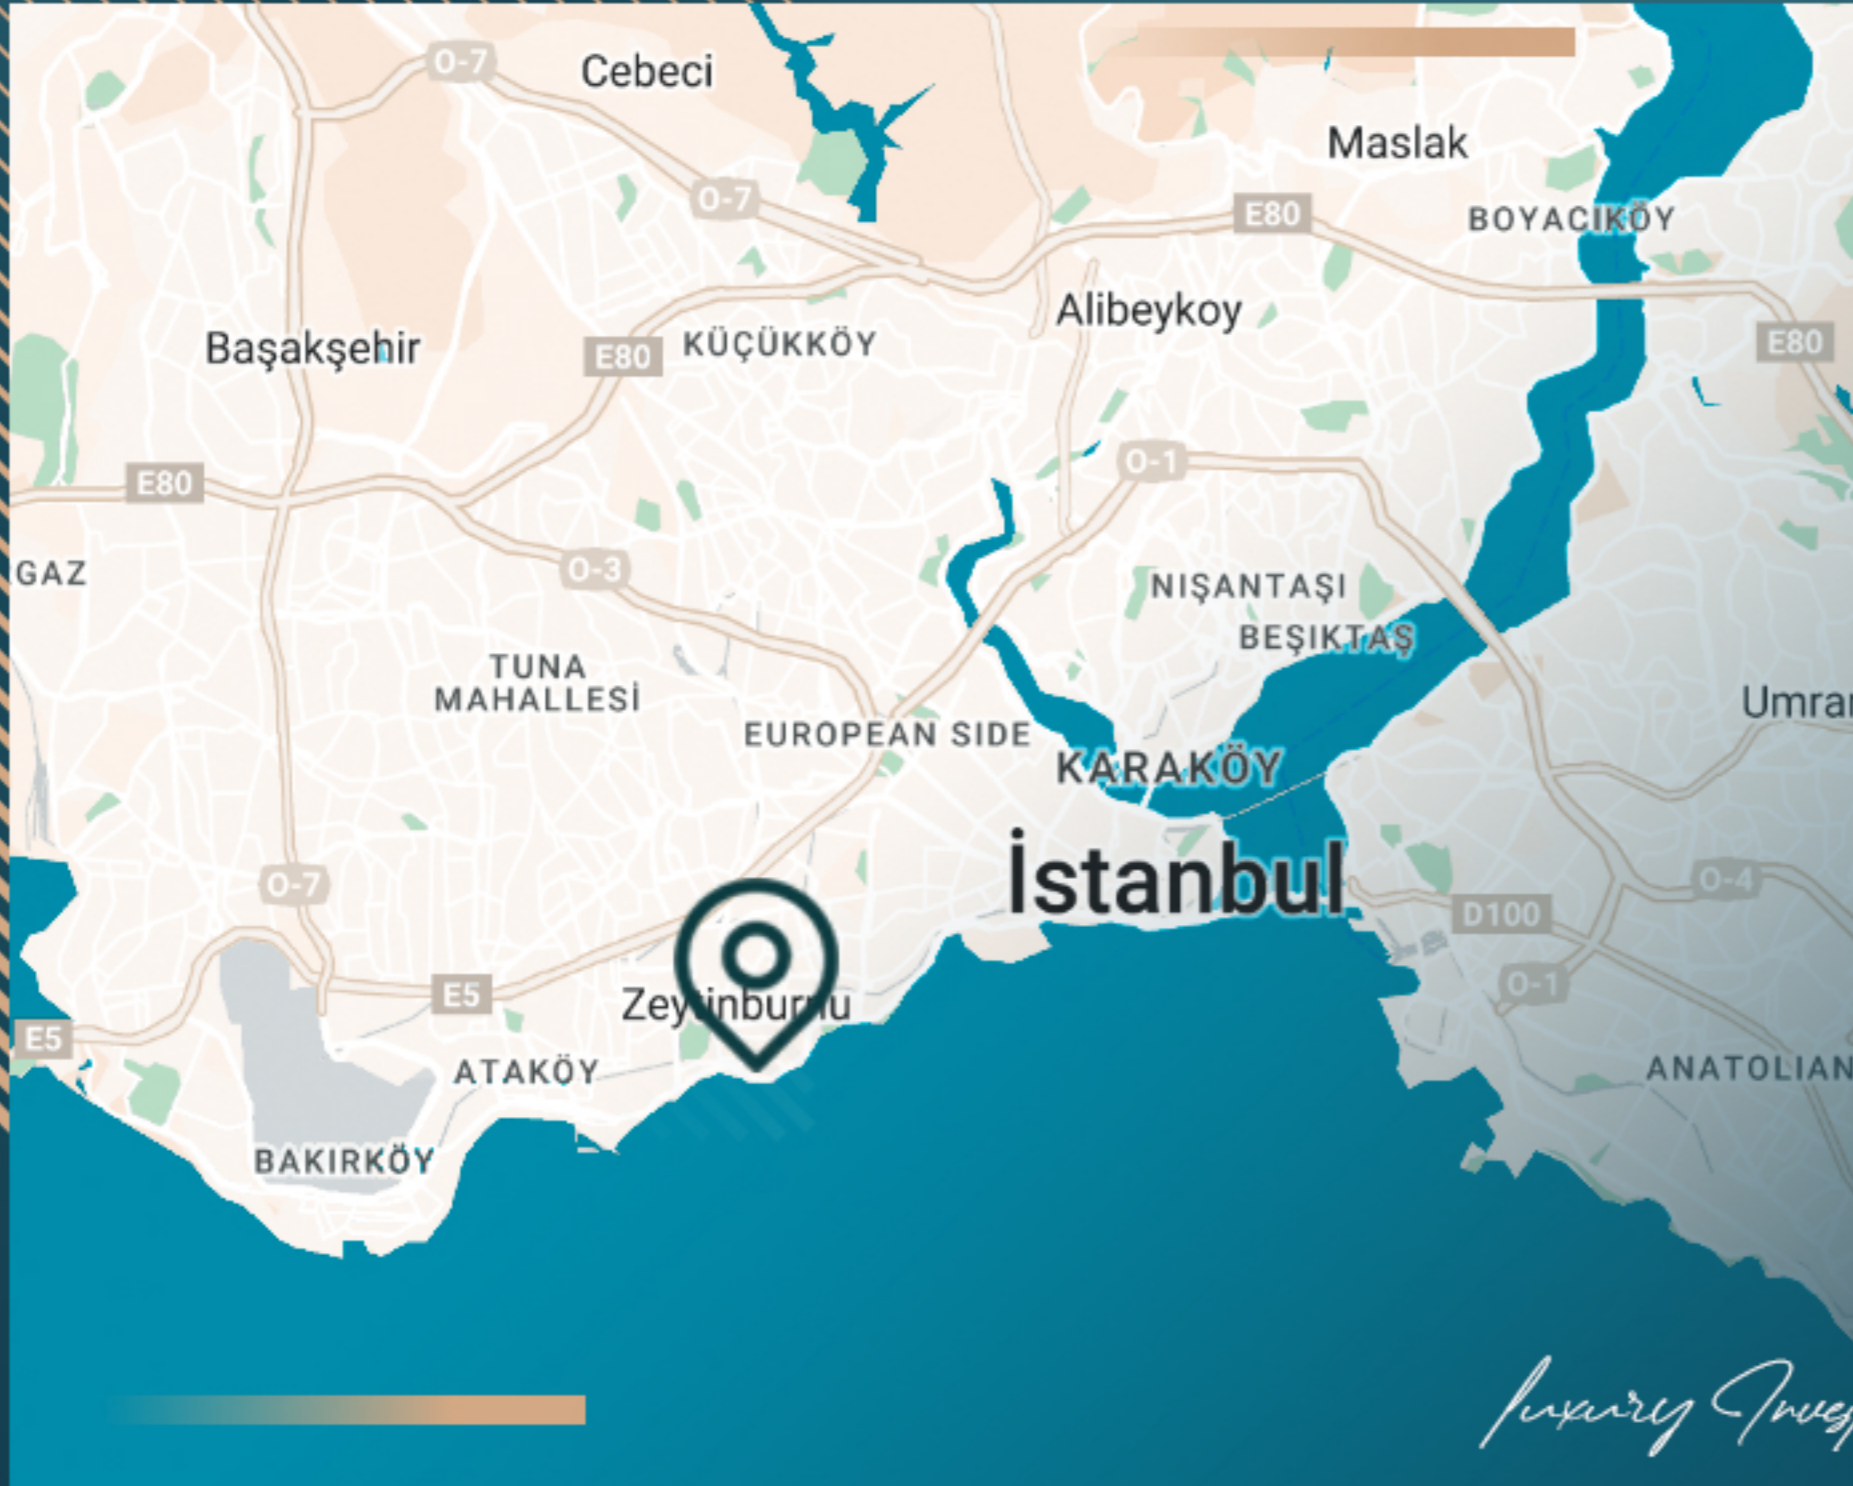

Panoramic sea view from your kitchen and living room will be part of your daily routine.

REAL ESTATE INVESTMENT

Luxury Investing

PROPERTY LOCATION

- 40 minutes away from Istanbul Airport
- 15 minutes away from Ataturk Airport
- 10 minutes away from Aqua Florya Mall
- 5 minutes away from the E5 Highway
- 5 minutes away from Galeria Mall
- 5 minutes away from Eurasia Tunnel
- 1 minute away from Marmaray Metro